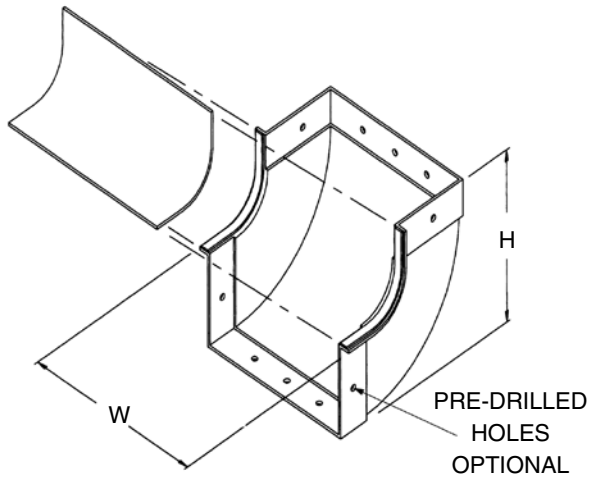

90° VERTICAL INSIDE UP ELBOW

Modified:09/04/2009

	part number	Size	H	W
Ordering Table	00252100xx	2x2	5.07	2.9
	00252200xx	4x4	7.7	5.07