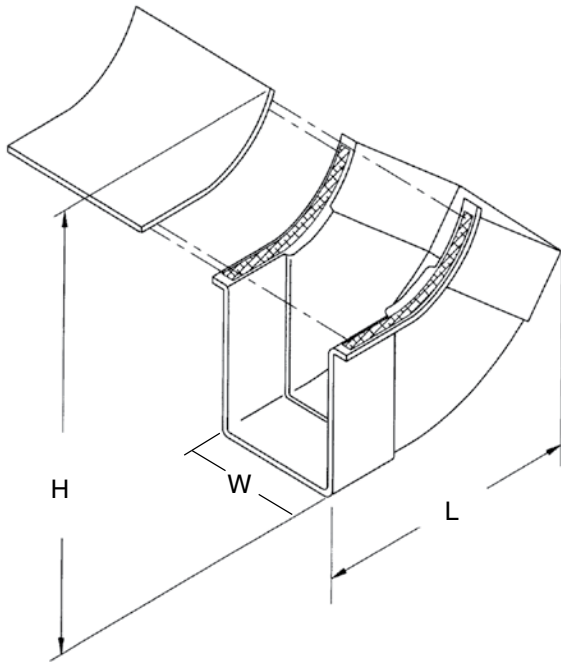

**45° VERTICAL INSIDE UP ELBOW**

Modified:08/21/2009

Ordering Table					
part number	Size	H	W	L	
00252502xx	2x2	3.45	2.9	4.6	
00252600xx	4x4	5.9	5.07	7.1	