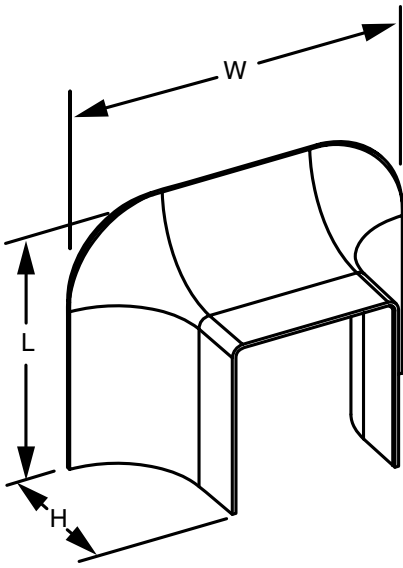

■ TRUMPET

	part number	Size	H	W	L
Ordering Table	00254600xx	2x2	2.4	5.7	4.0
	21953000xx	4x4	6.0	5.9	6.0

■ FITTING SPLICE

	part number	Size	H	W	L
Ordering Table	00252700xx	2x2	1.54	2.0	1.72
	00252800xx	4x4	3.5	4.0	3.0