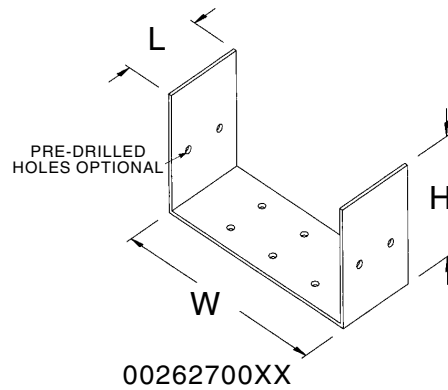

■ TRUMPET

	part number	Size	H	W	L
Ordering Table	00254600xx	2x2	2.4	5.7	4.0
	21953000xx	4x4	6.0	5.9	6.0

■ FITTING SPLICE

	part number	Size	H	W	L
Ordering Table	00252700xx	2x2	1.54	2.0	1.72
	00252800xx	4x4	3.5	4.0	3.0