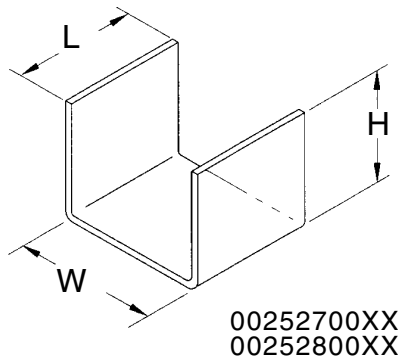

■ TRUMPET

	part number	Size	H	W	L
Ordering Table	00254600xx	2x2	2.4	5.7	4.0
	21953000xx	4x4	6.0	5.9	6.0

■ FITTING SPLICE

	part number	Size	H	W	L
Ordering Table	00252700xx	2x2	1.54	2.0	1.72
	00252800xx	4x4	3.5	4.0	3.0