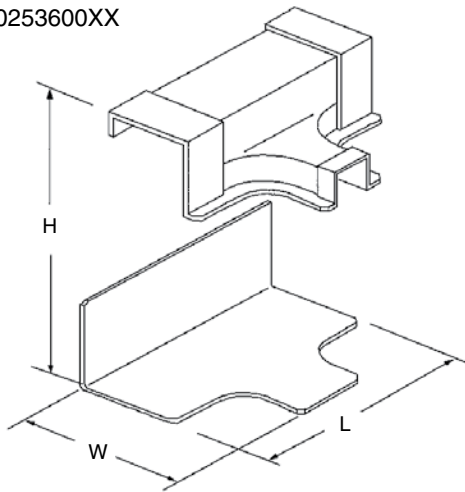

VERTICAL / HORIZONTAL REDUCING TEE

Modified:09/04/2009

VERTICAL
00253600XX

HORIZONTAL
00253700XX

	part number	Size	H	W	L	other
Ordering Table	00253600xx	4x4	4.4	7.7	8.87	vertical, with 2x2 outlet
	00253700xx	4x4	4.4	7.7	8.87	horizontal, with 2x2 outlet