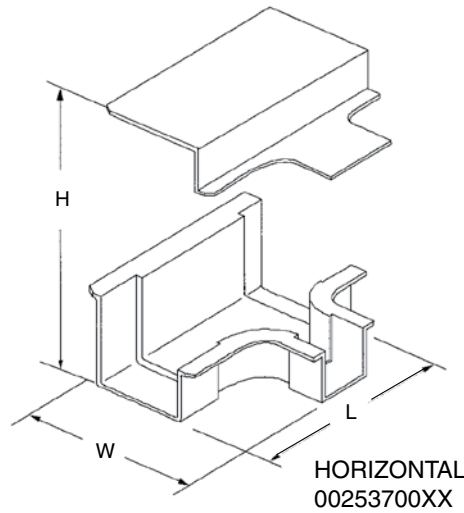

VERTICAL / HORIZONTAL REDUCING TEE

Modified:09/04/2009

VERTICAL
00253600XX

HORIZONTAL
00253700XX

	part number	Size	H	W	L	other
Ordering Table	00253600xx	4x4	4.4	7.7	8.87	vertical, with 2x2 outlet
	00253700xx	4x4	4.4	7.7	8.87	horizontal, with 2x2 outlet