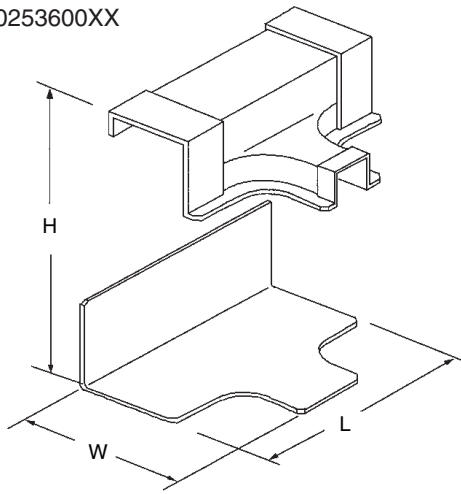

VERTICAL / HORIZONTAL REDUCING TEE

Modified:10/14/2009

VERTICAL
00253600XX

HORIZONTAL
00253700XX

	part number	Size	H	W	L	other
Ordering Table	00253600xx	4x4	4.4	7.7	8.87	vertical, with 2x2 outlet
	00253700xx	4x4	4.4	7.7	8.87	horizontal, with 2x2 outlet