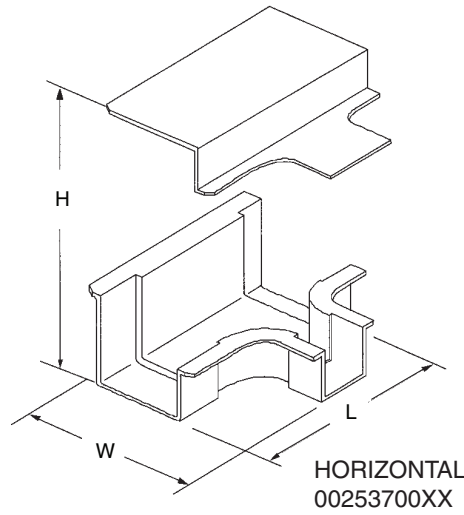

VERTICAL / HORIZONTAL REDUCING TEE

Modified:10/14/2009

VERTICAL
00253600XX

HORIZONTAL
00253700XX

	part number	Size	H	W	L	other
Ordering Table	00253600xx	4x4	4.4	7.7	8.87	vertical, with 2x2 outlet
	00253700xx	4x4	4.4	7.7	8.87	horizontal, with 2x2 outlet