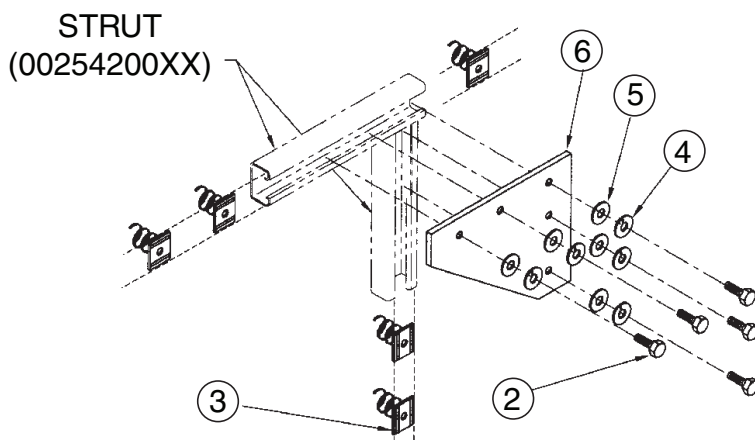

SUPPORT STRUT

Modified:03/02/2010

	Part Number	Type	H	W	L
Ordering	00254200xx	solid	.875 (22)	1.625 (41)	120 (3048)
	00254201xx	slotted	.875 (22)	1.625 (41)	120 (3048)

JUNCTION KIT

	Part Number	Hardware
Ordering	0025430010	1/4"
	0025430110	3/8"

	Item	Qty	Description
Stock List	1	1	junction bar
	2	4	hex head cap screw
	3	4	spring nut
	4	4	helical spring lock washer
	5	4	flat washer

TEE JUNCTION KIT

	Part Number
Ordering	0025440010

	Item	Qty	Description
Stock List	1	1	junction plate
	2	5	1/4"-20 x 3/4 hex head cap screw
	3	5	1-4"-20 spring nut
	4	5	1/4"-20 helical spring lock washer
	5	5	1/4" flat washer