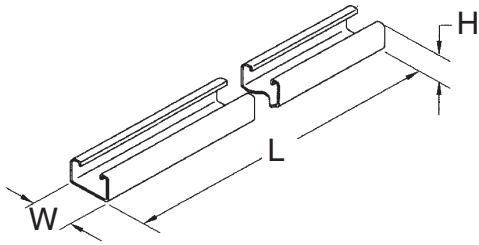

SUPPORT STRUT

Modified:03/02/2010

	Part Number	Type	H	W	L
Ordering	00254200xx	solid	.875 (22)	1.625 (41)	120 (3048)
	00254201xx	slotted	.875 (22)	1.625 (41)	120 (3048)

JUNCTION KIT

	Part Number	Hardware
Ordering	0025430010	1/4"
	0025430110	3/8"

	Item	Qty	Description
Stock List	1	1	junction bar
	2	4	hex head cap screw
	3	4	spring nut
	4	4	helical spring lock washer
	5	4	flat washer

TEE JUNCTION KIT

	Part Number
Ordering	0025440010

	Item	Qty	Description
Stock List	1	1	junction plate
	2	5	1/4"-20 x 3/4 hex head cap screw
	3	5	1-4"-20 spring nut
	4	5	1/4"-20 helical spring lock washer
	5	5	1/4" flat washer