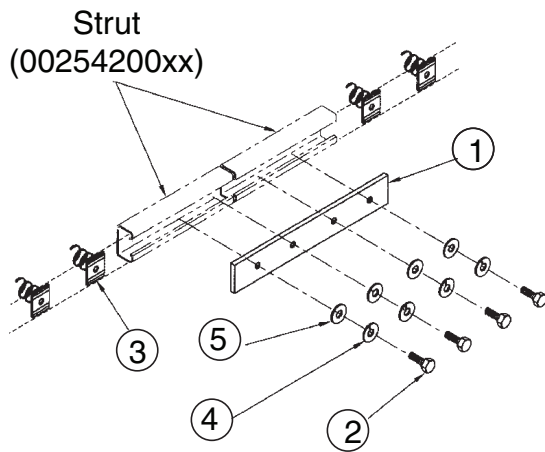

SUPPORT STRUT

Modified:03/02/2010

	Part Number	Type	H	W	L
Ordering	00254200xx	solid	.875 (22)	1.625 (41)	120 (3048)
	00254201xx	slotted	.875 (22)	1.625 (41)	120 (3048)

JUNCTION KIT

	Part Number	Hardware
Ordering	0025430010	1/4"
	0025430110	3/8"

	Item	Qty	Description
Stock List	1	1	junction bar
	2	4	hex head cap screw
	3	4	spring nut
	4	4	helical spring lock washer
	5	4	flat washer

TEE JUNCTION KIT

	Part Number
Ordering	0025440010

	Item	Qty	Description
Stock List	1	1	junction plate
	2	5	1/4"-20 x 3/4 hex head cap screw
	3	5	1-4"-20 spring nut
	4	5	1/4"-20 helical spring lock washer
	5	5	1/4" flat washer