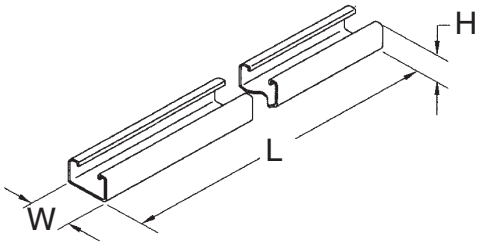

SUPPORT STRUT

Modified:02/26/2010

	Part Number	Type	H In/Mm	W In/Mm	L In/Mm
Ordering	00254200xx	solid	.875 (22)	1.625 (41)	120 (3048)
	00254201xx	slotted	.875 (22)	1.625 (41)	120 (3048)

JUNCTION KIT

	Part Number	Hardware
Ordering	0025430010	1/4"
	0025430110	3/8"

	Item	Qty	Description
Stock List	1	1	junction bar
	2	4	hex head cap screw
	3	4	spring nut
	4	4	helical spring lock washer
	5	4	flat washer

TEE JUNCTION KIT

	Part Number
Ordering	0025440010

	Item	Qty	Description
Stock List	1	1	junction plate
	2	5	1/4"-20 x 3/4 hex head cap screw
	3	5	1-4"-20 spring nut
	4	5	1/4"-20 helical spring lock washer
	5	5	1/4" flat washer