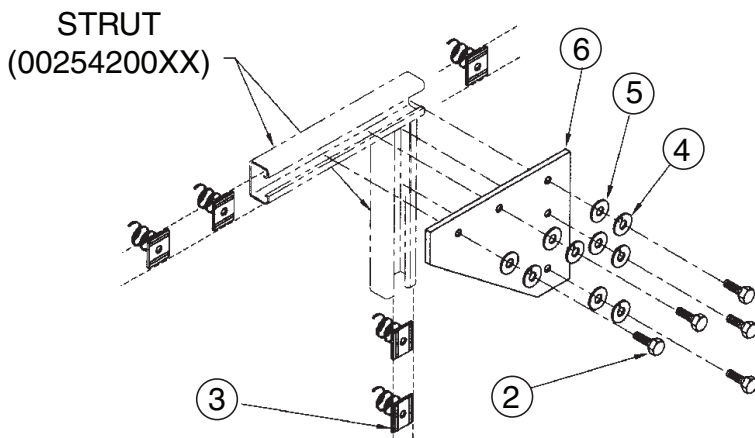

SUPPORT STRUT

Modified:02/26/2010

	Part Number	Type	H In/Mm	W In/Mm	L In/Mm
Ordering	00254200xx	solid	.875 (22)	1.625 (41)	120 (3048)
	00254201xx	slotted	.875 (22)	1.625 (41)	120 (3048)

JUNCTION KIT

	Part Number	Hardware
Ordering	0025430010	1/4"
	0025430110	3/8"

	Item	Qty	Description
Stock List	1	1	junction bar
	2	4	hex head cap screw
	3	4	spring nut
	4	4	helical spring lock washer
	5	4	flat washer

TEE JUNCTION KIT

	Part Number
Ordering	0025440010

	Item	Qty	Description
Stock List	1	1	junction plate
	2	5	1/4"-20 x 3/4 hex head cap screw
	3	5	1-4"-20 spring nut
	4	5	1/4"-20 helical spring lock washer
	5	5	1/4" flat washer