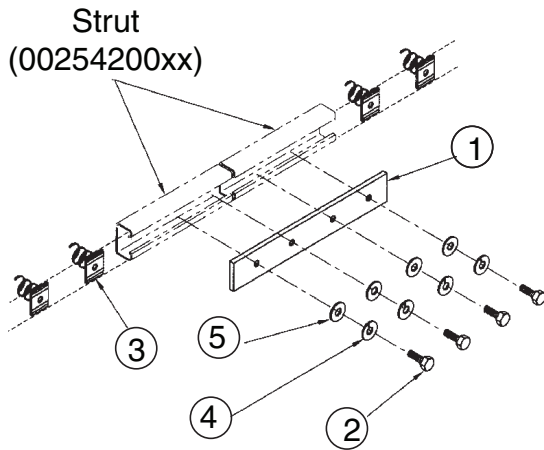

SUPPORT STRUT

Modified:02/26/2010

	Part Number	Type	H In/Mm	W In/Mm	L In/Mm
Ordering	00254200xx	solid	.875 (22)	1.625 (41)	120 (3048)
	00254201xx	slotted	.875 (22)	1.625 (41)	120 (3048)

JUNCTION KIT

	Part Number	Hardware
Ordering	0025430010	1/4"
	0025430110	3/8"

	Item	Qty	Description
Stock List	1	1	junction bar
	2	4	hex head cap screw
	3	4	spring nut
	4	4	helical spring lock washer
	5	4	flat washer

TEE JUNCTION KIT

	Part Number
Ordering	0025440010

	Item	Qty	Description
Stock List	1	1	junction plate
	2	5	1/4"-20 x 3/4 hex head cap screw
	3	5	1-4"-20 spring nut
	4	5	1/4"-20 helical spring lock washer
	5	5	1/4" flat washer