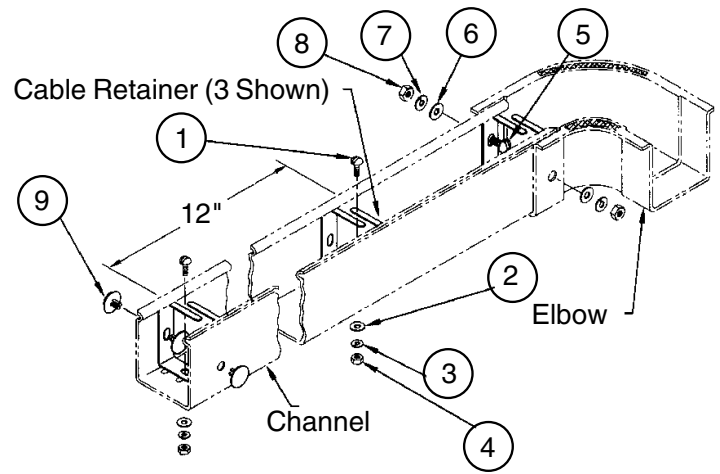

CABLE RETAINER

Modified:03/02/2010

	part number	H	W	L	Channel
Ordering	00257001xx	1.5	1.82	.75	2x2
	00257002xx	3.38	3.75	.75	4x4