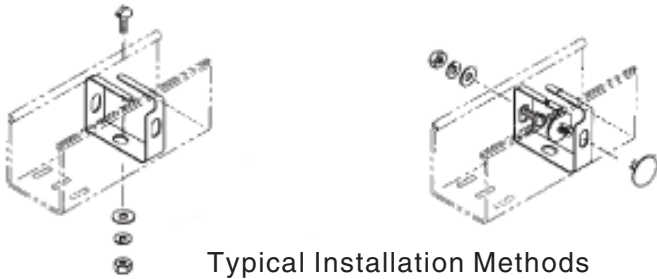

CABLE RETAINER

Modified:03/02/2010

	part number	H	W	L	Channel
Ordering	00257001xx	1.5	1.82	.75	2x2
	00257002xx	3.38	3.75	.75	4x4