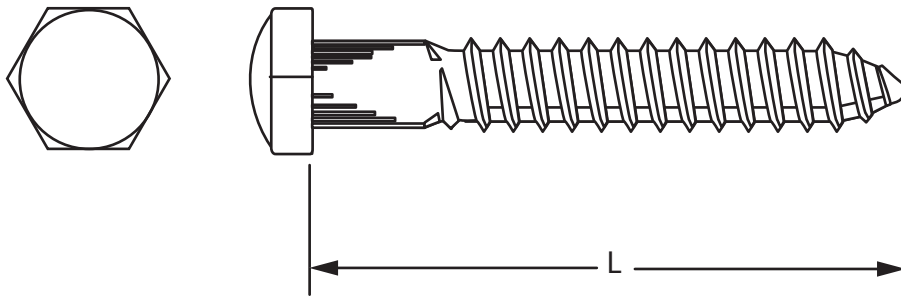

3/8" LAG SCREW

Modified:05/14/2021

Ordering Table

| Part Number | L |
|-------------|--------|
| 0030130111 | 1" |
| 0030130311 | 1-1/2" |
| 0030130411 | 1-3/4" |
| 0030130511 | 2" |
| 0030130611 | 2-1/2" |
| 0030130711 | 3" |

Notes:

- Finish is zinc and clear.