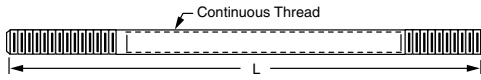

**THREADED ROD, 3/8", 1/2", 5/8"**

Modified:02/15/2012

**Notes:**

- Finish is zinc plated and gold chromate.
- Dimensions are nominal.
- Hardware is grade b7 or equivalent strength.

	Part Number	L		Part Number	L		Part Number	L
<b>3/8" - 16 Ordering Table</b>	0030200110	6"	<b>1/2" - 13 Ordering Table</b>	2067360010	3-1/4"	<b>5/8" - 11 Ordering Table</b>	0030220110	6"
	0030200210	12"		0030210110	6"		0030220210	12"
	0030200310	18"		0030210210	12"		0030220310	18"
	0030200410	24"		0030210310	18"		0030220410	24"
	0030200510	30"		0030210410	24"		0030220510	30"
	0030200610	36"		0030210510	30"		0030220610	36"
	0030200710	42"		0030210610	36"		0030220710	42"
	0030200810	48"		0030210710	42"		0030220810	48"
	0030200910	54"		0030210810	48"		0030220910	54"
	0030201010	60"		0030210910	54"		0030221010	60"
	0030201110	72"		0030211010	60"		0030221110	72"
	0030230110	2-1/2"		0030211110	72"	2023935110	120"	
	0030230210	2-3/4"				2023934310	96"	
	0030230310	3"			2023934410	144"		
	0030230410	3-1/4"			2023934710	1-1/2"		
	0030230510	3-1/2"			2023934810	3"		
0030230610	3-3/4"							
0030230710	4"							