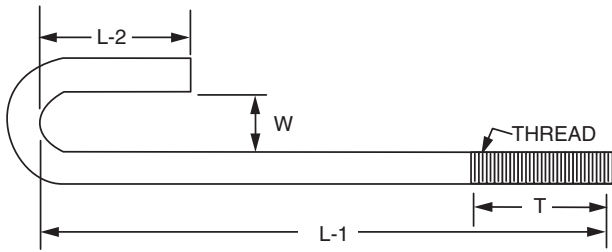

MISCELLANEOUS J-BOLTS

Modified:09/22/2009

Notes:

- Finish is zinc plated and gold chromate.
- Dimensions are nominal.
- Special sizes available upon request.

| Ordering Table | part number | L-1 | W | L-2 | T | Thread |
|----------------|-------------|--------|------|--------|----------|---------|
| | 0030240110 | 1-3/4" | 1/4 | 1/2" | 3/4" | 1/4"-20 |
| 0030240210 | 3-1/4" | 7/16 | 3/4" | 1-1/2" | 1/4"-20 | |
| 0030240310 | 2-1/4" | 7/16 | 3/4" | 1" | 1/4"-20 | |
| 0030240410 | 3-3/4" | 5/16 | 3/4" | 1-1/4" | 5/16"-18 | |
| 0030240510 | 3-1/4" | 5/16 | 3/4" | 3/4" | 5/16"-18 | |
| 0030240610 | 3-1/4" | 7/16 | 3/4" | 1-1/2" | 5/16"-18 | |
| 0030240710 | 2-1/4" | 7/16 | 3/4" | 1" | 5/16"-18 | |
| 0030240810 | 3-3/4" | 7/16 | 3/4" | 1-1/4" | 5/16"-18 | |
| 0030240910 | 2-3/4" | 7/16 | 3/4" | 1-1/4" | 5/16"-18 | |
| 0030241010 | 2-1/4" | 5/16 | 3/4" | 1" | 5/16"-18 | |
| 0030241110 | 2-3/4" | 5/16 | 3/4" | 1-1/4" | 5/16"-18 | |
| 0030241210 | 1-3/4" | 5/16 | 3/4" | 3/4" | 5/16"-18 | |