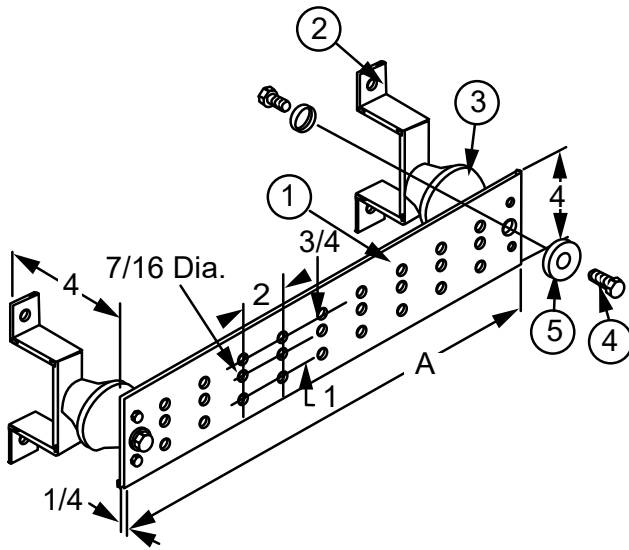

INSULATED GROUND BAR, 1/4" X 4" X 20" (COPPER)

Modified:06/21/2022

	part number	Dim A
Ordering	0030560010	20"
	4086150110	24"

	Item	Qty	Description
Stock List	1	1	ground bar
	2	2	wall mtg bracket
	3	2	insulator
	4	4	5/8"-11 x 1" hhcs
	5	4	5/8" lock washer