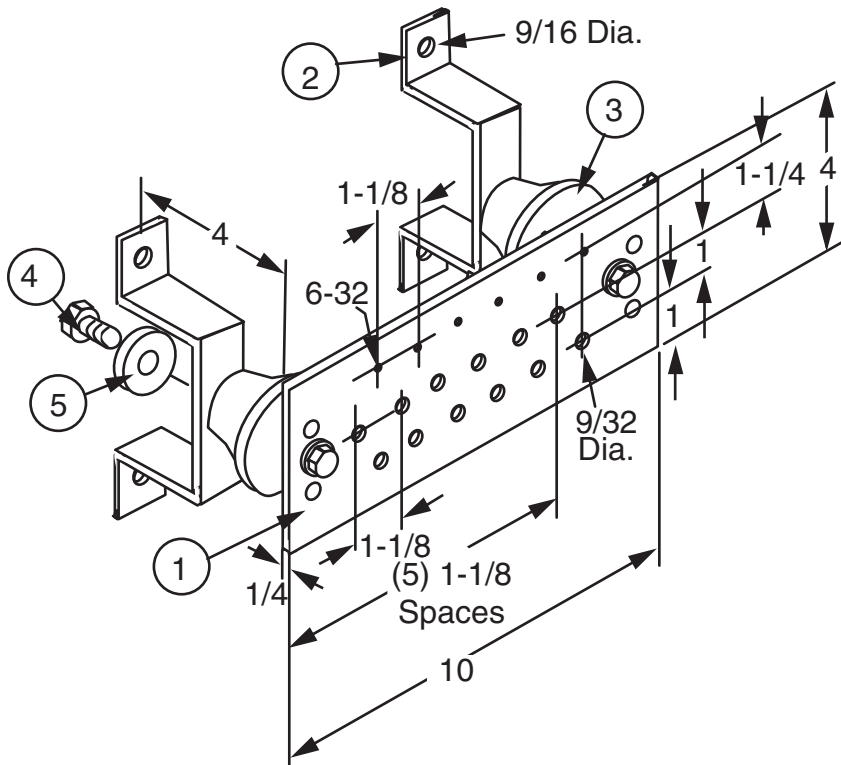

GROUND BAR, 1/4" X 4" X 10" (COPPER)

Modified:09/22/2009

part number	
Ordering	0030580010

Stock List			
Item	Qty	Description	
1	1	ground bar	
2	2	wall mtg bracket	
3	2	insulator	
4	4	5/8"-11 x 1 hhcs	
5	4	5/8" lock washer	