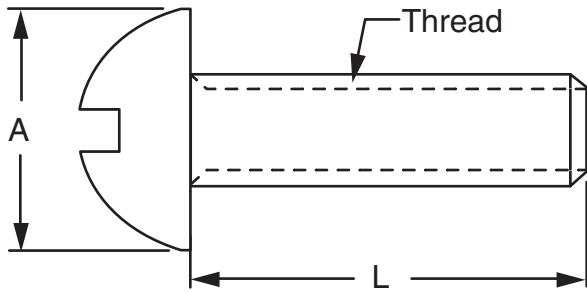

**NYLON ROUND HEAD SCREW, TYPE 6/6**

Modified:09/22/2009

	part number	A	L	thread
<b>Ordering Table</b>	0030690100	.290	1/2"	8-32
	0030690200	.290	1"	8-32
	0030690300	.360	1/2"	10-32
	0030690400	.360	1"	10-32
	0030690500	.475	1/2"	1/4"-20
	0030690600	.475	1"	1/4"-20