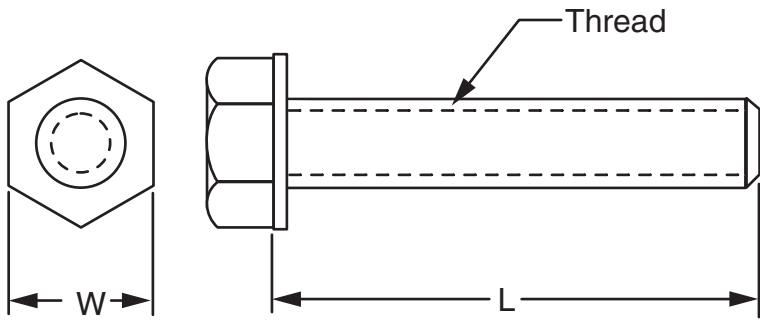

NYLON HEX HEAD CAP SCREW (TYPE 6/6)

Modified:09/22/2009

	part number	A	L	thread
Ordering Table	0030700100	.425	1/2"	1/4"-20
	0030700200	.425	1"	1/4"-20
	0030700300	.485	1/2"	5/16"-18
	0030700400	.485	1"	5/16"-18
	0030700500	.565	1"	3/8"-16
	0030700600	.565	1-1/2"	3/8"-16
	0030700700	.740	1"	1/2"-13
	0030700800	.740	1-1/2"	1/2"-13
	0030700900	.935	1"	5/8"-11
	0030701000	.935	2"	5/8"-11
	0030701100	.425	1-1/2"	1/4"-20