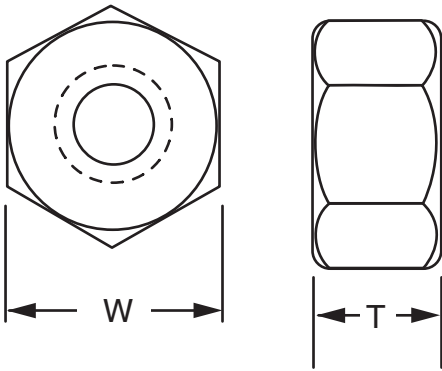

NYLON HEX NUT (TYPE 6/6)

Modified:09/22/2009

	part number	W	T	thread
Ordering Table	0030710100	.425	.200	1/4"-20
	0030710200	.500	.270	5/16"-18
	0030710300	.560	.330	3/8"-16
	0030710400	.750	.430	1/2"-13
	0030710500	.925	.550	5/8"-11