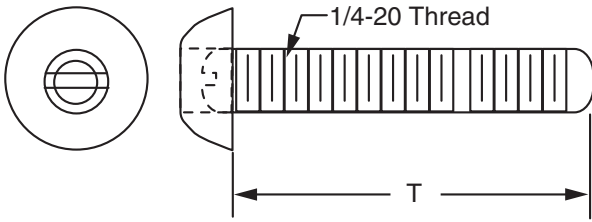

NYLON/STEEL CORE PAN HEAD SCREW

Modified:09/22/2009

	part number	L	thread
Ordering Table	0030750000	3/4"	1/4"-20
	0030750200	1"	1/4"-20
	0030750300	1-1/4"	1/4"-20
	0030750400	1-1/2"	1/4"-20