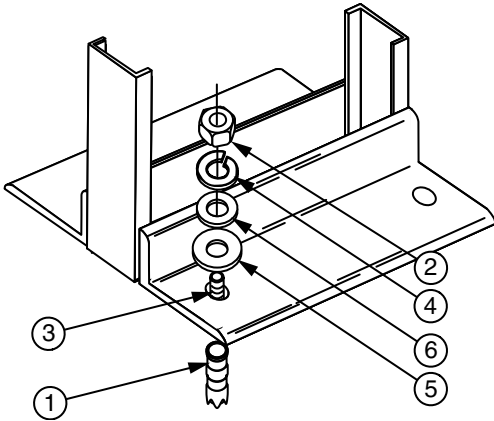

**FLOOR MOUNTING HARDWARE FOR FLOOR SUPPORTED RACK**

Sales Sheet Modified:04/03/2017

**Ordering Table**

Part Number	Qty	Hardware
0040190010	1	3/8
0040190110	1	5/8

**0040190010 Stock List**

Item	QTY	Description
1	4	Expansion Shield
2	4	3/8"-16 Nut
3	4	2-3/4" Stud
4	4	3/8" Lock Washer
5	4	5/8" Flat Washer
6	4	3/8" Flat Washer

**0040190110 Stock List**

Item	QTY	Description
1	4	5/8" expansion shield
2	4	5/8" hhn
3	4	5/8" -11 x 3" threaded rod
4	4	5/8" lock washer
5	4	5/8" plain washer