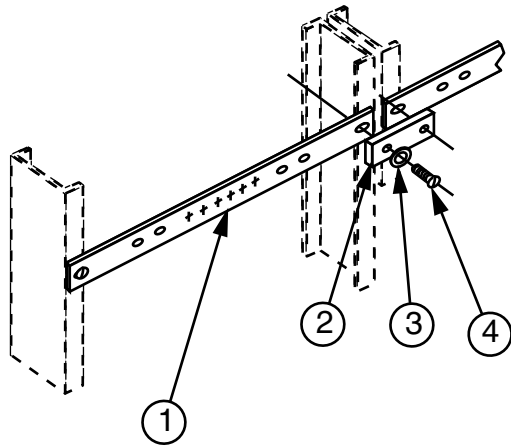

RACK GROUND BAR

Modified:08/14/2009

	part number	length
Ordering Table	0040280013	19
	0040290013	23

	Item	Qty	Description
Stock List	1	1	ground bar
	2	1	splice *
	3	2	no. 12 flat washer
	4	2	12-24 x 3/4" rhms
	5	8	6-32 x 1/4" rhms*
	6	8	ground bar lug

Notes:

- * Indicates copper part.