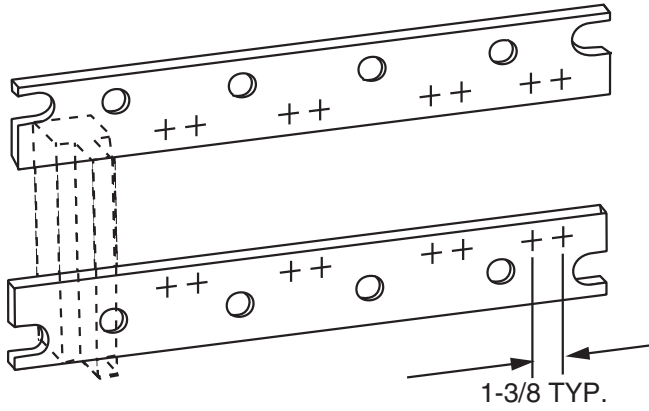

TERMINAL BLOCK MOUNTING BARS

Modified:04/21/2010

	Part Number	length	positions
Ordering	00403600xx	19"	5
	00403700xx	23"	6

	Item	Qty	Description
Stock List	1	2	terminal blocks
	2	4	12-24 x 3/4" phms
	3	4	5/8" flat washer

Notes:

- Xx= finish code; standard finish, xx= 10.