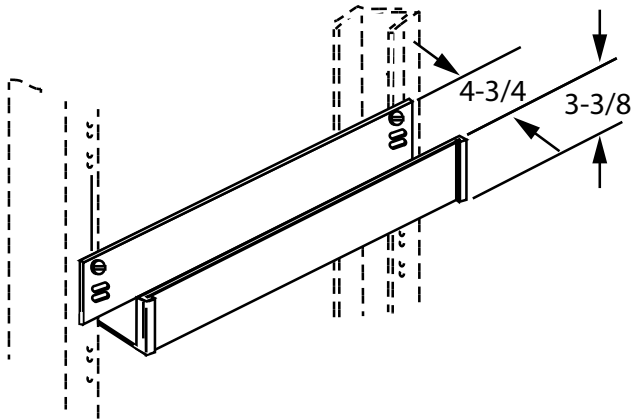

CABLE TROUGH

Modified:07/02/2013

	part number	rack
Ordering	00406300xx	19"
	00406400xx	23"