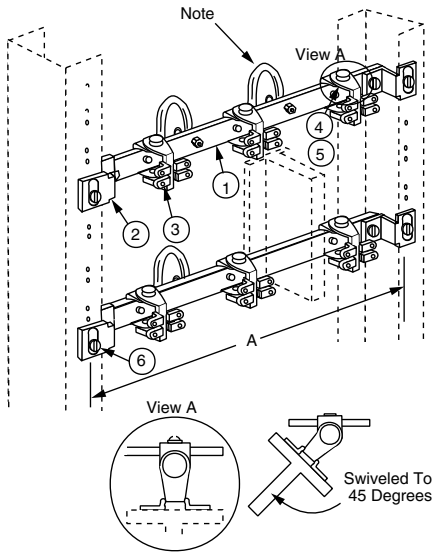

MOUNTING BARS FOR VERTICALLY MOUNTING TERMINAL BLOCKS TO EQ RACKS (SWIVEL)

Modified:03/14/2022

	Part Number	A	block mtg spaces	jumper rings*	swivel clips
Ordering	00406901xx	18-5/16"	3	2	3
	00406902xx	22-5/16"	3	2	3
	00406903xx	27-5/16"	4	3	4

	Item	Qty	Description
Stock List	1	1	mounting bar
	2	2	end clips
	3	ar	swivel clips
	4	ar	1/4-20 x 1/2" rhms
	5	ar	1/4 lock washer
	6	2	12-24 x 3/8" phms

Notes:

- XX= finish code; standard finish, xx= 10.
- Bar will mount two (2) terminal blocks vertically.
- *Order jumper ring separately (if needed); refer to 005045.