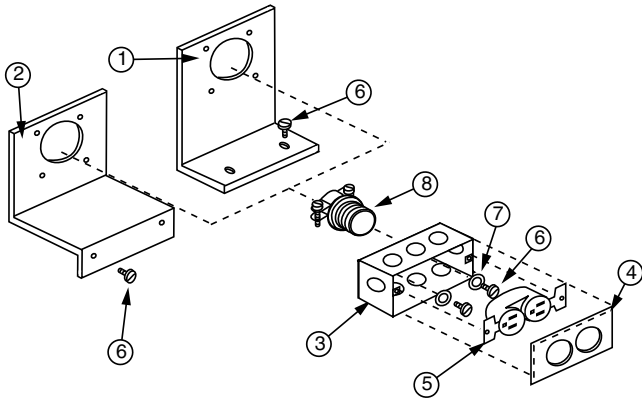

DUPLEX AC OUTLET ASSEMBLY

Modified:09/19/2013

Note:
XX= finish code.

Part Number	
Ordering	00411200xx

Stock List		
Item	Qty	Description
1	1	front bracket
2	1	rear bracket
3	1	outlet box
4	1	outlet box cover
5	1	duplex receptacle
6	4	8-32 x 1/4" rhms
7	2	#8 flat washer
8	1	1/2" BX connector