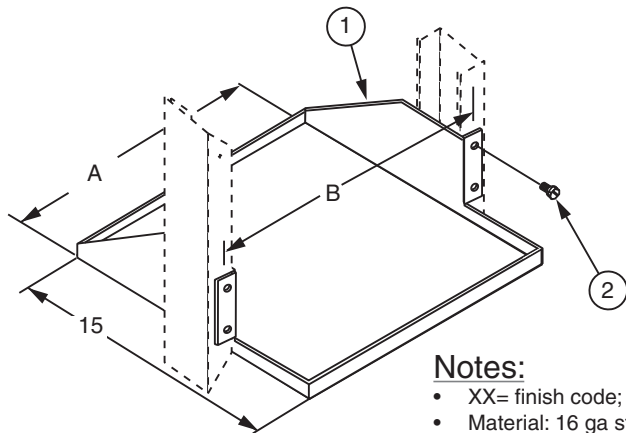

EQUIPMENT SHELF, 15 DEEP

Modified:09/22/2009

Notes:

- XX= finish code; standard finish, xx= 30.
- Material: 16 ga steel.

	part number	A	B
Ordering Table	00412601xx	17-1/4"	18-5/16"
	00412602xx	21-1/4"	22-5/16"

	Item	Qty	Description
Stock List	1	1	shelf
	2	4	12-24 x 1/2" tri-lobe screw