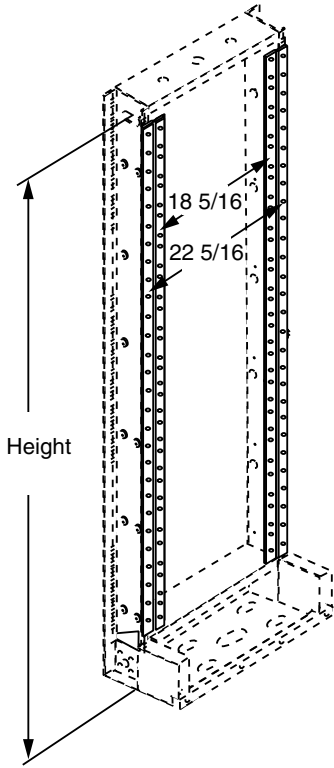

ADAPTER BRACKET KIT, 23" TO 19"

Modified:06/18/2020

	part number	Height	mounting space
Ordering Table	00413001xx	7'-0"	1" to 1-3/4"
	00413002xx	7'-6"	1" to 1-3/4"
	00413003xx	8'-0"	1" to 1-3/4"
	00413004xx	9'-0"	1" to 1-3/4"
	00413005xx	11'-6"	1" to 1-3/4"
	00413006xx	11'-8"	1" to 1-3/4"
	00413101xx	7'-0"	1" to 1"
	00413102xx	7'-6"	1" to 1"
	00413103xx	8'-0"	1" to 1"
	00413104xx	9'-0"	1" to 1"
	00413105xx	11'-6"	1" to 1"
	00413106xx	11'-8"	1" to 1"

	Item	Qty	Description
Stock List	1	2	rack adapter
	2	ar	12-24 x 3/8" phms

Notes:

- XX= finish code; standard finish, xx= 30.