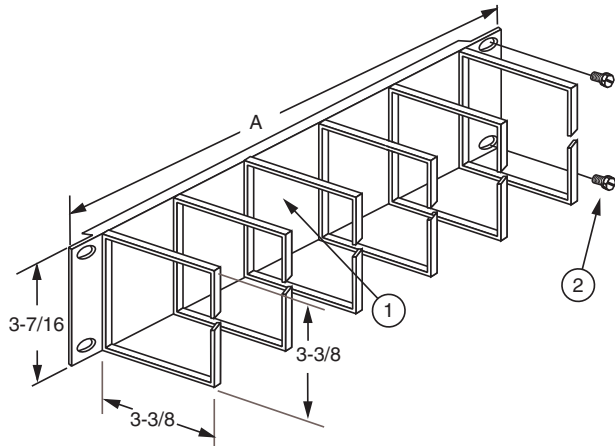

**WIRE MANAGEMENT PANEL**

Modified:10/01/2009

	Part Number	A
<b>Ordering</b>	00413401xx	19
	00413402xx	23

	Item	Qty	Description
<b>Stock List</b>	1	1	wire managment panel
	2	4	12-24 x 1/2" tri-lobe screw

**Notes:**

- XX= finish code; standard finish, xx= 30.