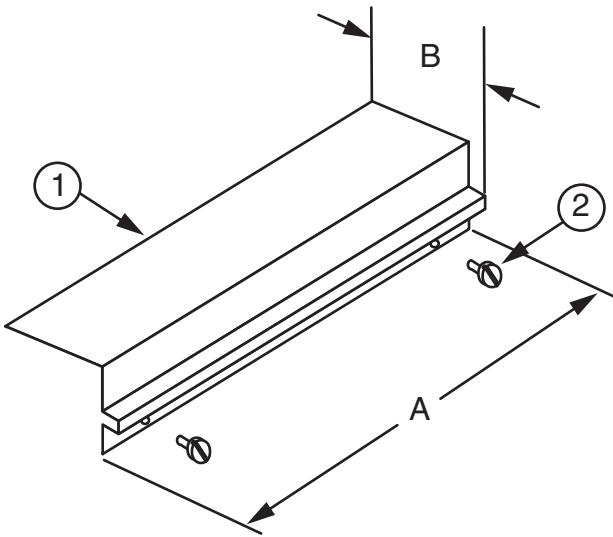

**FRONT GUARD RAIL COVER NETWORK BAY**

Modified:10/01/2009

|                 | part number | A       | B  |
|-----------------|-------------|---------|----|
| <b>Ordering</b> | 00442001xx  | 25-7/8" | 5" |
|                 | 00442002xx  | 25-7/8" | 6" |
|                 | 00442003xx  | 21-7/8" | 5" |
|                 | 00442004xx  | 21-7/8" | 6" |

|                   | Item | Qty | Description       |
|-------------------|------|-----|-------------------|
| <b>Stock List</b> | 1    | 1   | front guard rail  |
|                   | 2    | 2   | 12-24 x 3/8" phms |