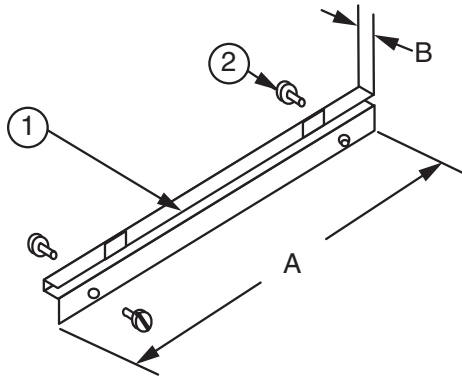

**REAR GUARD RAIL FOR NETWORK BAY**

Modified:09/22/2009

**Notes:**

- XX= finish code; standard finish, xx= 64
- For use with 004700, NWB version of the 004900 and 008000 Series racks.

	Figure #	A	B
<b>Ordering Number</b>	00442101xx	25-7/8"	1"
	00442102xx	25-7/8"	2"
	00442103xx	21-7/8"	1"
	00442104xx	21-7/8"	2"

	Item	Qty	Description
<b>Stock List</b>	1	1	Guard rail
	2	2	12-24 x 3/8" phms