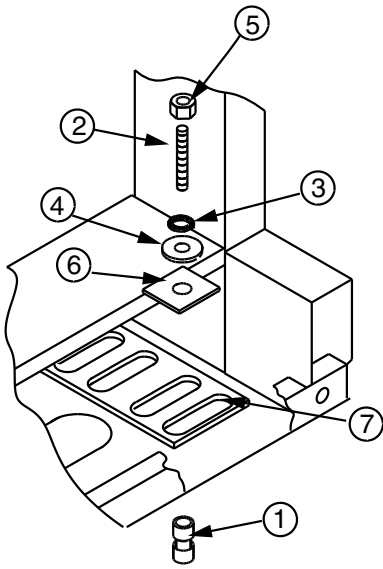

**NETBAY FLOOR ANCHOR KIT**

Modified:09/22/2009

	part number	qty
<b>Ordering Table</b>	0044220010	1
	0044220110	1

	Item	Qty	Description
<b>0044220010 Stock List</b>	1	4	1/2" HILTI drop in anchor
	2	4	1/2-13 x 3-1/4" stud
	3	4	1/2" lockwasher
	4	4	1/2" flat washer
	5	4	1/2-13 hex nut
	6	4	2" square washer
	7	2	hold down plate

	Item	Qty	Description
<b>0044220110 Stock List</b>	1	4	1/2" HILTI drop in anchor
	2	4	1/2-13 x 3-1/4" stud
	3	4	1/2" lockwasher
	4	4	1/2" flat washer
	5	4	1/2-13 hex nut
	6	4	2" square washer