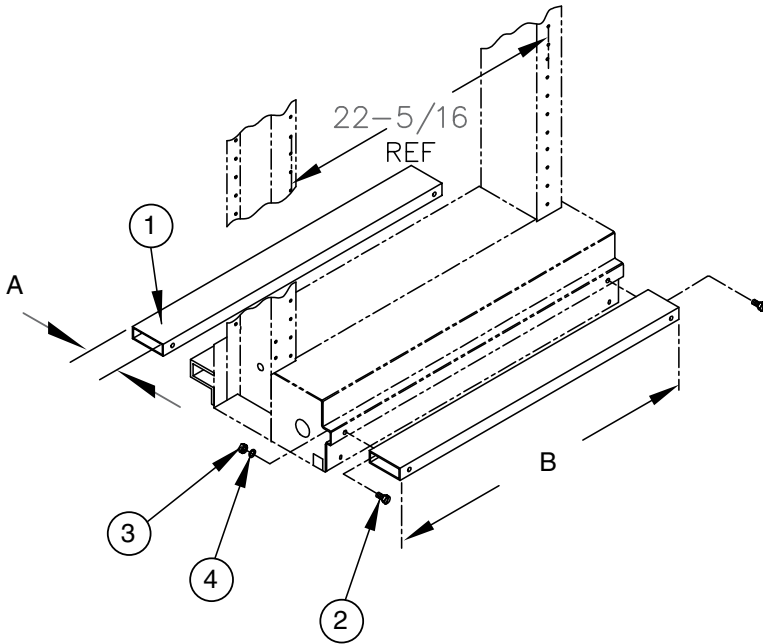

GUARD RAIL EXTENDER FOR NETWORK BAY

Modified:06/27/2012

	part number	A	B
Ordering Table	00442401xx	1"	25-7/8"
	00442402xx	2"	25-7/8"
	00442403xx	3"	25-7/8"
	21886501xx	1"	21-7/8"
	21886502xx	2"	21-7/8"
	21886503xx	3"	21-7/8"

	Item	Qty	Description
Stock List	1	1	extender
	2	2	12-24 x 1/2" shhms
	3	2	12-24 hex nut
	4	2	#12 washer external tooth