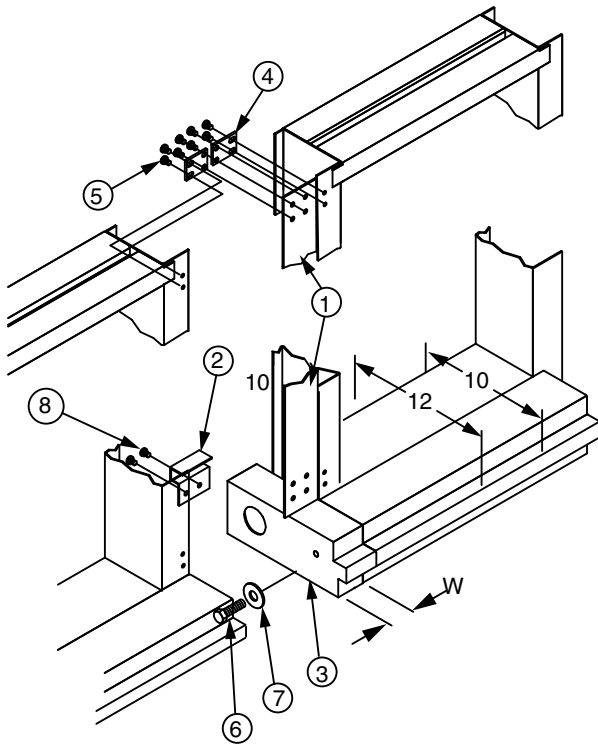

NETBAY SPACER JUNCTION KIT (5-5-2)

Modified:03/11/2013

	part number	W	Height	Item	Qty	Description
Ordering	00443101xx	2-1/2"	7'-0"	1	1	cover
	00443102xx	2-1/2"	7'-6"	2	1	2" rear guard rail
	00443103xx	2-1/2"	8'-0"	3	1	spacer box
	00443104xx	2-1/2"	9'-0"	4	ar	junction plate
	00443105xx	2-1/2"	11'-6"	5	ar	12-24 x 1/4 phms
	00443106xx	5"	7'-0"	6	2	3/8-16 x 5/8" hhcs
	00443107xx	5"	7'-6"	7	2	3/8- flat washer
	00443108xx	5"	8'-0"	8	ar	12-24 x 3/8 tri lobe hex
	00443109xx	5"	9'-0"			
	00443110xx	5"	11'-6"			
	00443111xx	10"	7'-0"			
	00443112xx	10"	7'-6"			
	00443113xx	10"	8'-0"			
	00443114xx	10"	9'-0"			
	00443115xx	10"	11'-6"			
Stock List						

Note:

- 12" dimension is referencing total depth of front guard to rear guard rail.