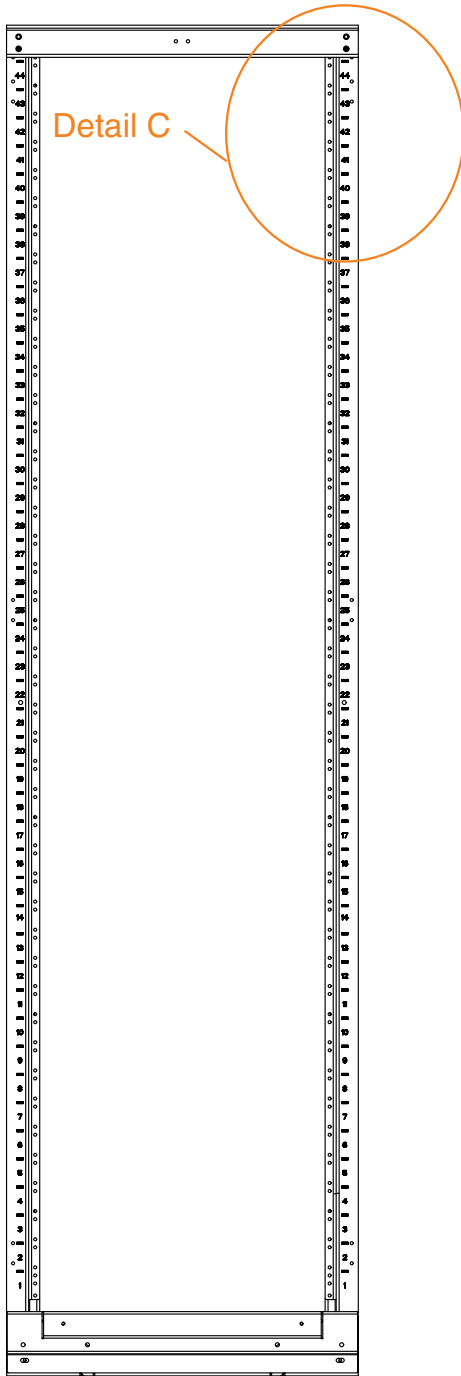

NGN SEISMIC NETWORK BAY, 19" X 7' CLOSED, 1-1/4 X 1/2"

Ordering Table

Part Number	Rack	Height	A	B	C
00498192xx	19	7-0	17-3/4	18-5/16	21-7/8

Stock List

Item	QTY	Description
1	1	19" Seismic Network Bay

Notes:

- Frame is the same as 00498102xx except uprights are silk-screened.

Detail C

Upright Profile