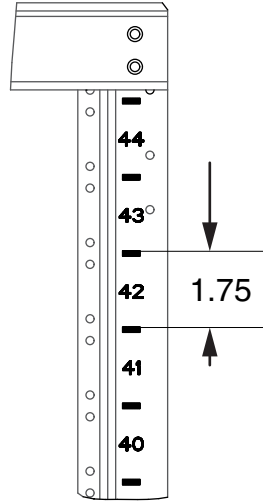

NGN SEISMIC NETWORK BAY, 19" X 7' CLOSED, 1-1/4 X 1/2"

Ordering Table

Part Number	Rack	Height	A	B	C
00498192xx	19	7-0	17-3/4	18-5/16	21-7/8

Stock List

Item	QTY	Description
1	1	19" Seismic Network Bay

Notes:

- Frame is the same as 00498102xx except uprights are silk-screened.

Detail C

Upright Profile