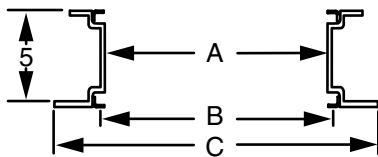

NGN SEISMIC NETWORK BAY, 19" X 7' CLOSED, 1-1/4 X 1/2"

Ordering Table

Part Number	Rack	Height	A	B	C
00498192xx	19	7-0	17-3/4	18-5/16	21-7/8

Stock List

Item	QTY	Description
1	1	19" Seismic Network Bay

Notes:

- Frame is the same as 00498102xx except uprights are silk-screened.

Detail C

Upright Profile