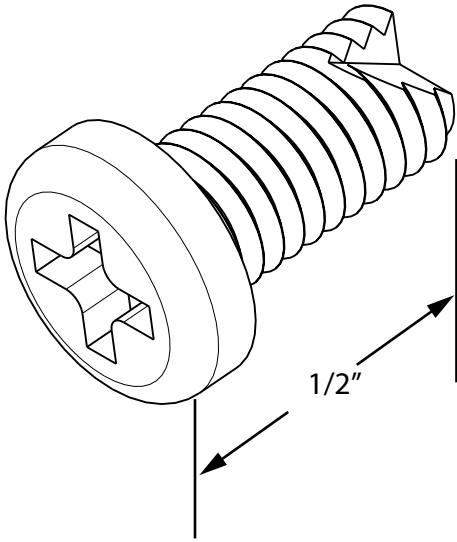

**12-24 X 1/2" SELF TAPPING PHILLIPS HEAD SCREW**

Modified:06/20/2013

Part Number	
Ordering Table	2073860010