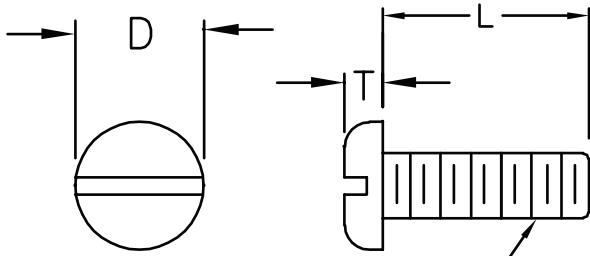

NYLON PHMS, 12-24

Modified:10/08/2009

12-24 THREAD

	Part Number	T	D	L
Ordering Table	20746201xx	.120	3/8"	1/2"
	20746202xx	.120	3/8"	3/4"
	20746203xx	.120	3/8"	1"