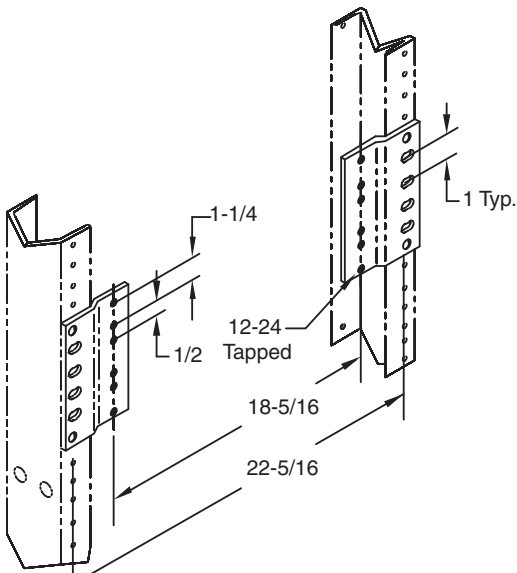

RACK ADAPTER FOR 19" X 1-3/4" MOUNTING TO 23" X 1" MOUNTING

Modified:03/08/2010

Notes:

- XX= finish code; standard finish, xx= 3
- Three 1-3/4" spaces shown. Other heights available upon request.
- Includes two rack adapters.

	Part Number	1" mtg spaces	1-3/4" mtg spaces	12-24 x 1/2"
Ordering	00408901xx	1	1	4
	00408902xx	3	2	4
	00408903xx	4	3	6
	00408904xx	6	4	6
	00408905xx	8	5	10
	21035106xx	10	6	10
	21035107xx	11	7	12
	21035108xx	13	8	14
	21035109xx	15	9	16
	00408906xx	17	10	18
	21035111xx	18	11	18
	21035112xx	20	12	22
	21035113xx	22	13	24
	21035114xx	24	14	26
	00408907xx	34	20	36
	00408908xx	52	30	54
	21035142xx	73	42	74
21035145xx	77	45	78	