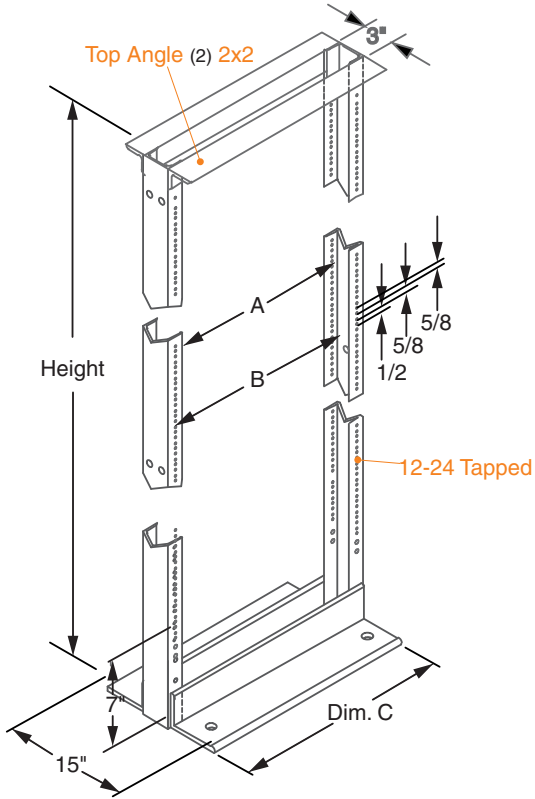

EQUIPMENT RACK, CHANNEL TYPE, BOLTED, DS, FREE STANDING, EIA UNIVERSAL

Modified:03/23/2015

Ordering Table

Part Number	Height	A	B	C
21155401xx	7'-0"	17-3/4"	18-5/16"	20-5/16"
21155402xx	7'-6"	17-3/4"	18-5/16"	20-5/16"
21155403xx	8'-0"	17-3/4"	18-5/16"	20-5/16"
21155404xx	9'-0"	17-3/4"	18-5/16"	20-5/16"
21155405xx	11'-6"	17-3/4"	18-5/16"	20-5/16"
21155406xx	11'-8"	17-3/4"	18-5/16"	20-5/16"
21155407xx	7'-0"	21-3/4"	22-5/16"	24-5/16"
21155408xx	7'-6"	21-3/4"	22-5/16"	24-5/16"
21155409xx	8'-0"	21-3/4"	22-5/16"	24-5/16"
21155410xx	9'-0"	21-3/4"	22-5/16"	24-5/16"
21155411xx	11'-6"	21-3/4"	22-5/16"	24-5/16"
21155412xx	11'-8"	21-3/4"	22-5/16"	24-5/16"
21155413xx	4'-0"	17-3/4"	18-5/16"	20-5/16"

Notes:

- XX = finish code; standard finish, xx= 30.
- Material = aluminum.
- Shipped unassembled.