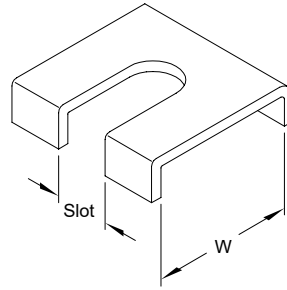

PARALLEL AUXILIARY FRAMING CLIP

Modified:09/25/2020

	Part Number	W	Hole	Bolt
* Ordering Table	0030310110	1-1/2"	13/32"	3/8"
	0030310210	1-1/2"	17/32"	1/2"
	0030310310	1-1/2"	21/32"	5/8"
	0030310410	1-7/8"	13/32"	3/8"
	0030310510	1-7/8"	17/32"	1/2"
	0030310610	1-7/8"	21/32"	5/8"
	0030310710	2-11/16"	9/16"	1/2"
	0030312510	1-7/8"	17/32"	3/8"
	* 0030312610	1-7/8"	21/32"	5/8"
	2016931410	1-11/16"	21/32"	5/8"
2016931510	1-11/16"	17/32"	3/8"	

	Part Number	W	Slot	Bolt
* Ordering Table	2116720010	1-7/8"	21/32"	5/8"
	2116720110	1-1/2"	21/32"	5/8"

Notes:

- Finish is zinc plated and gold chromate.
- Dimensions are nominal.
- * designates Material made of 11ga. steel

Notes:

- Finish is zinc plated and gold chromate.
- Dimensions are nominal.
- Material made of 11ga. steel