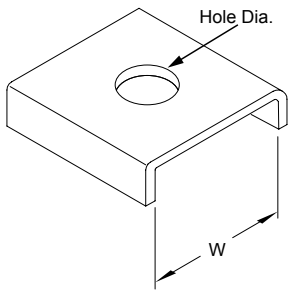

PARALLEL AUXILIARY FRAMING CLIP

Modified:09/25/2020

	Part Number	W	Hole	Bolt
* Ordering Table	0030310110	1-1/2"	13/32"	3/8"
	0030310210	1-1/2"	17/32"	1/2"
	0030310310	1-1/2"	21/32"	5/8"
	0030310410	1-7/8"	13/32"	3/8"
	0030310510	1-7/8"	17/32"	1/2"
	0030310610	1-7/8"	21/32"	5/8"
	0030310710	2-11/16"	9/16"	1/2"
	0030312510	1-7/8"	17/32"	3/8"
	* 0030312610	1-7/8"	21/32"	5/8"
	2016931410	1-11/16"	21/32"	5/8"
2016931510	1-11/16"	17/32"	3/8"	

	Part Number	W	Slot	Bolt
* Ordering Table	2116720010	1-7/8"	21/32"	5/8"
	2116720110	1-1/2"	21/32"	5/8"

Notes:

- Finish is zinc plated and gold chromate.
- Dimensions are nominal.
- * designates Material made of 11ga. steel

Notes:

- Finish is zinc plated and gold chromate.
- Dimensions are nominal.
- Material made of 11ga. steel