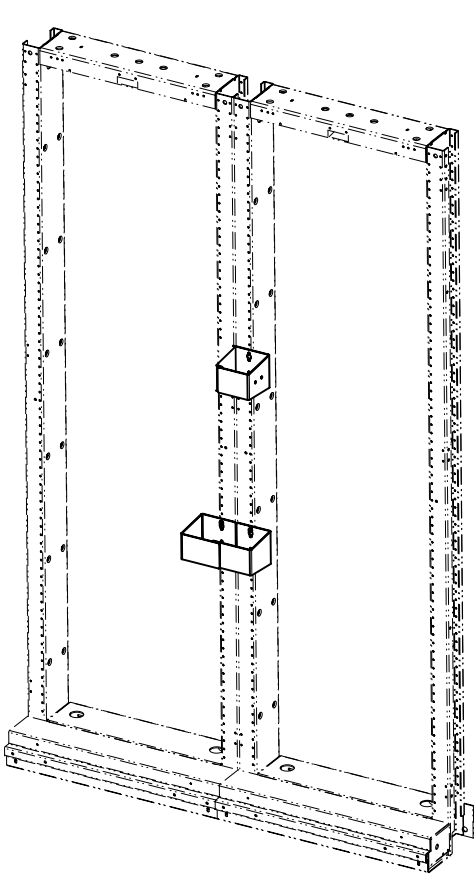

JUMPER RETAINER

Modified:02/23/2022

	Part Number	Description	Finish
Ordering Table	2123130064	Single	Network Blue
	212313009C	Single	Putty White

	Part Number	Description	Finish
Ordering Table	2123130264	Double	Network Blue
	212313029C	Double	Putty White