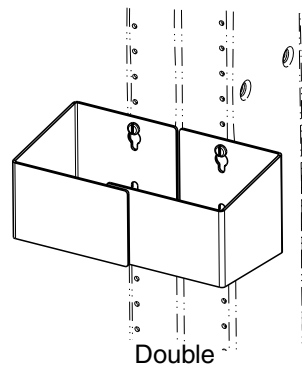

JUMPER RETAINER

Modified:02/23/2022

	Part Number	Description	Finish
Ordering Table	2123130064	Single	Network Blue
	212313009C	Single	Putty White

	Part Number	Description	Finish
Ordering Table	2123130264	Double	Network Blue
	212313029C	Double	Putty White