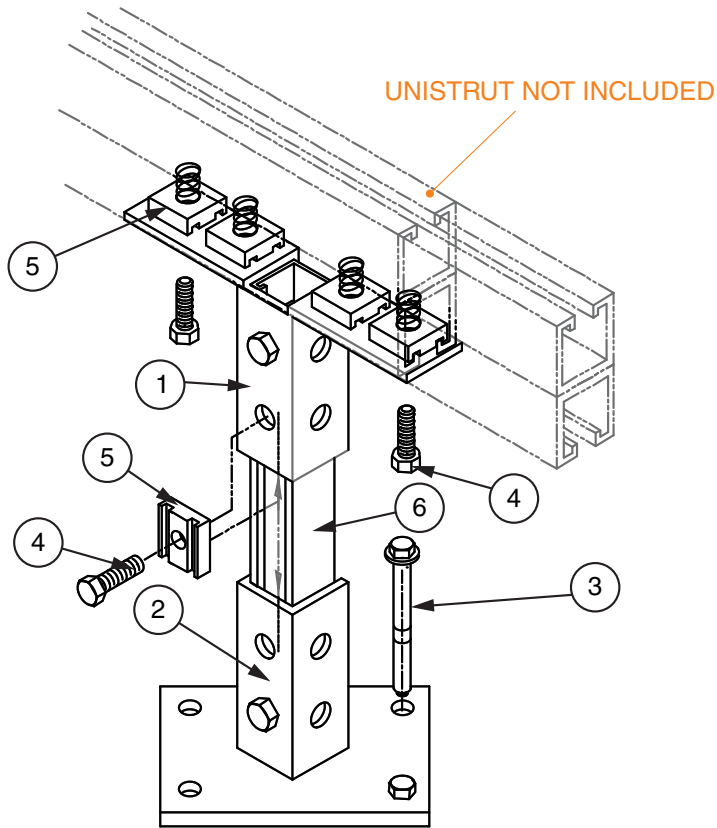

**UNISTRUT FLOOR SUPPORT**

Modified:06/26/2014

**Ordering Table**

**Part Number**

2124620010

**Stock List**

Item	QTY	Description
1	1	Unistrut Fitting
2	1	Unistrut Post Base
3	4	M10-20 Expansion Anchor
4	8	1/2"-13 X 1-1/4" HHCS
5	8	1/2" Unistrut Spring Nut
6	1	Unistrut, P1000, 12"