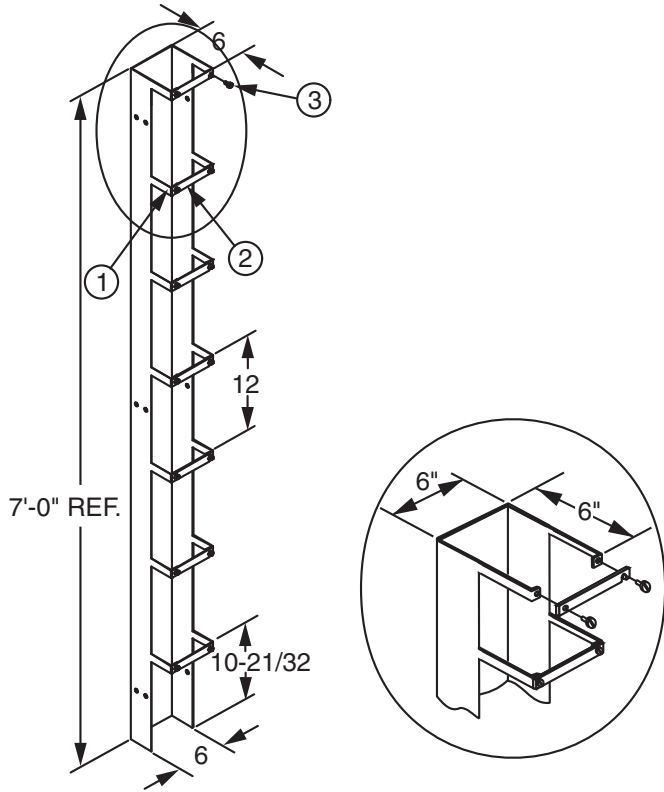

**CABLEWAY ASSEMBLY**

Modified:09/22/2009

Part Number	
Ordering	21254900xx

Stock List		
Item	Qty	Description
1	1	cableway
2	7	cross bar
3	14	thumb screw 1/4"-20

**Notes:**

- XX = finish code; standard finish, xx= 30.
- Material = aluminum.