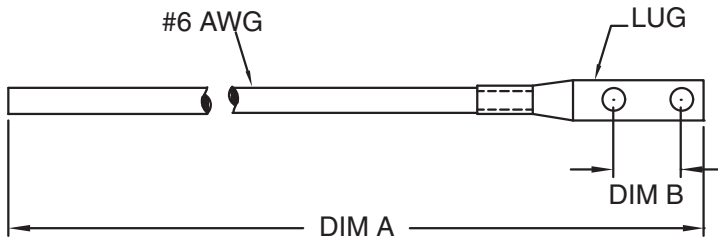

GROUND STRAP ASSEMBLY

Modified:09/22/2009

	part number	ins. color	Dim A	Dim B	lug qty
Ordering Table	2128680100	green	38-9/32	5/8"	1
	2128680400	green	13	3/4"	2
	2128680500	black	21	5/8"	1
	2128680600	gray	74-1/2"	3/4"	1
	2128680700	green	6"	3/4"	2