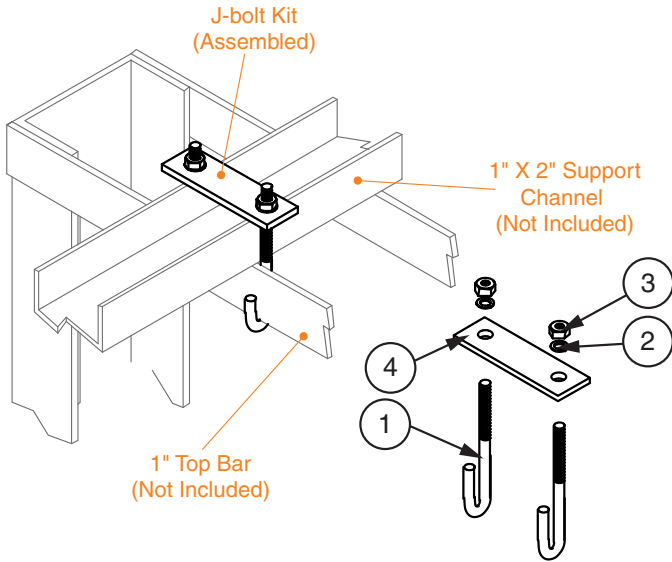

**J-BOLT KIT**

Modified:06/26/2014

**Ordering Table**

Part Number	J-Bolt Length
21256000xx	2-3/4"
21765000xx	1-3/4"

**Stock List**

Item	QTY	Description
1	2	5/16" J-Bolt
2	2	5/16" Lock Washer
3	2	5/16-18 Hex Nut
4	1	Mounting Plate

**Notes:**

- Finish is zinc plated and gold chromate, finish code 10.