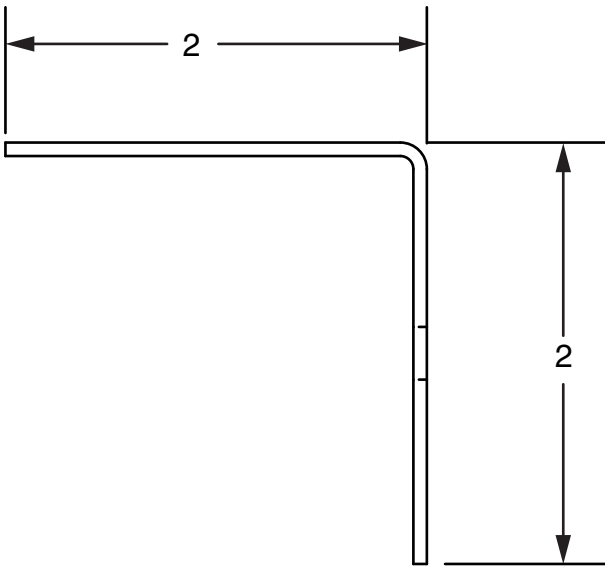

CAGE ROOF PANEL FIXING ANGLE

Sales Sheet Modified:08/19/2015

Ordering Table

Part Number	Description
2229980048	Cage Roof Panel Fixing Angle