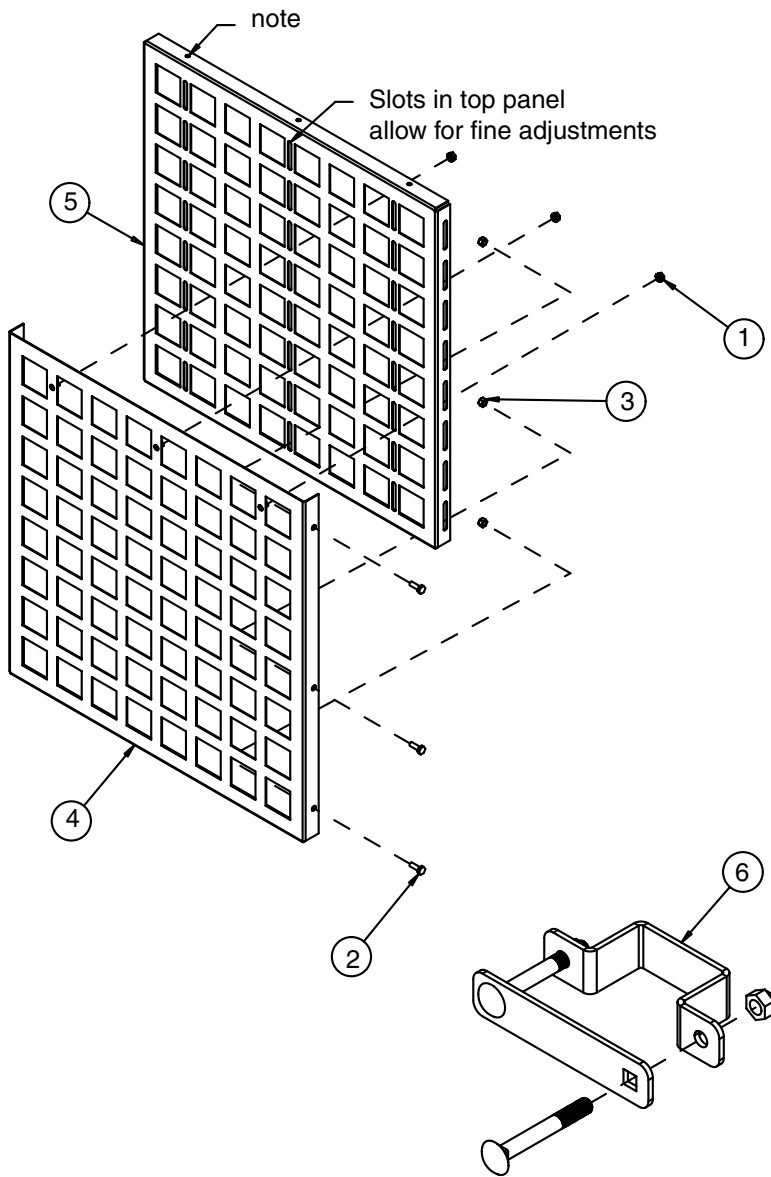

**SECURITY CAGE - ADJUSTABLE HEIGHT UNDER FLOOR PANEL KIT**

Modified:09/17/2012

	part number	A	Hole Size
<b>Ordering Table</b>	22308201xx	adjustable to 22"-44"	2"

	item	qty.	description
<b>Stock List</b>	1	3	1/4-20 KEP nuts
	2	3	1/4-20 x 3/4" hhcs
	3	3	1/4-20 nylon insert lock nut
	4	1	outer under floor panel
	5	1	inner under floor panel
	6	2	straight cage clamp kit

**Note:**

- Optional attachment holes