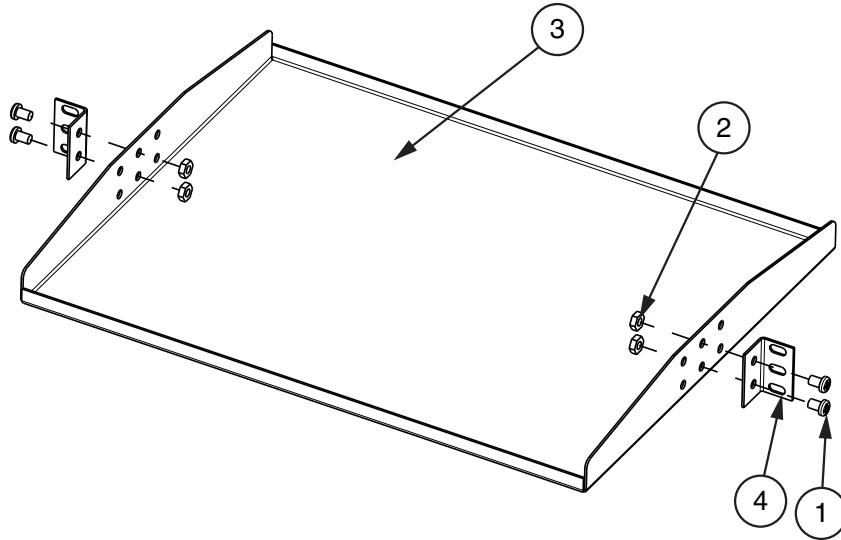

1 RU SHELF KIT

Modified:02/04/2015

Description: 1 Rack Unit shelf designed to be a light weight but sturdy shelf with minimum RU usage.

Ordering Table

Part Number	Rack	Width	Depth
22400701xx	19"	17.25"	13.5"

Stock List

Item	QTY	Description
1	8	12-24 PHMS
2	4	12-24 Hex Nut
3	1	1RU Shelf
4	2	1 RU shelf Ear

Notes:

- Material is steel
- Shelf ear mounting holes are adjustable to 1" increments.