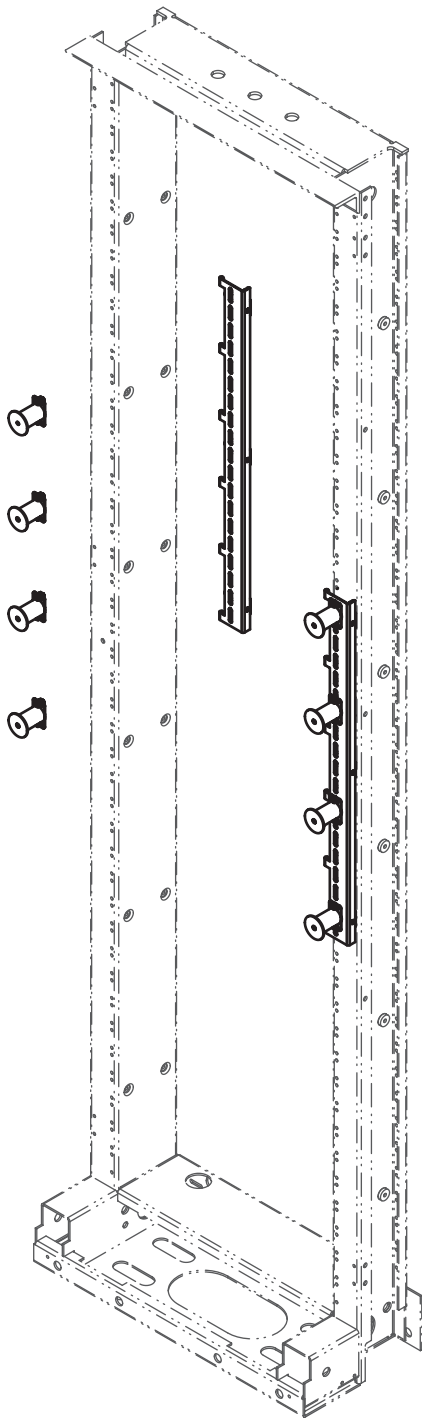

VERTICAL MANAGER KIT WITH SPOOLS

Detail-B

Detail-A

Ordering Table

Part Number

22432301xx

Stock List

Item	QTY	Description
1	2	Vertical copper / fiber Manager
2	8	Small Fiber Spool Kit 1-1/2"