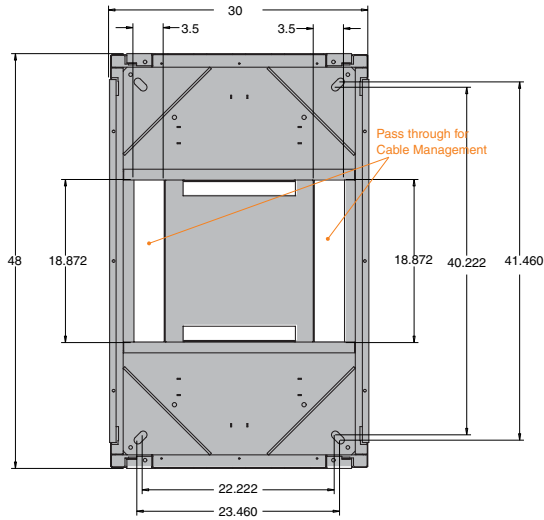

NSC, 30 X 48 X 84 -- WITH BRUSHES & PERFORATED DOORS

Sales Sheet Modified:11/30/2018

Ordering Table

Part Number

22454200xx

Stock List

Item	QTY	Description
1	4	Grommet
2	1	NSC
3	2	Full Height Mounting Uprights
4	2	Half Height Mounting Upright
5	1	Top Panel
6	4	Release Hinge -LH
7	4	Release Hinge - RH
8	4	Side panel Assembly
9	2	Door Assembly
10	2	Slider Rail
11	8	Top Brush Containment
12	2	Vertical Brush Containment
13	1	Upper Filler Panel
14	1	Lower Filler Panel
15	1	Tie Bar
16	1	Upper Air Block Panel
17	1	Lower Air Block Panel

Detail A