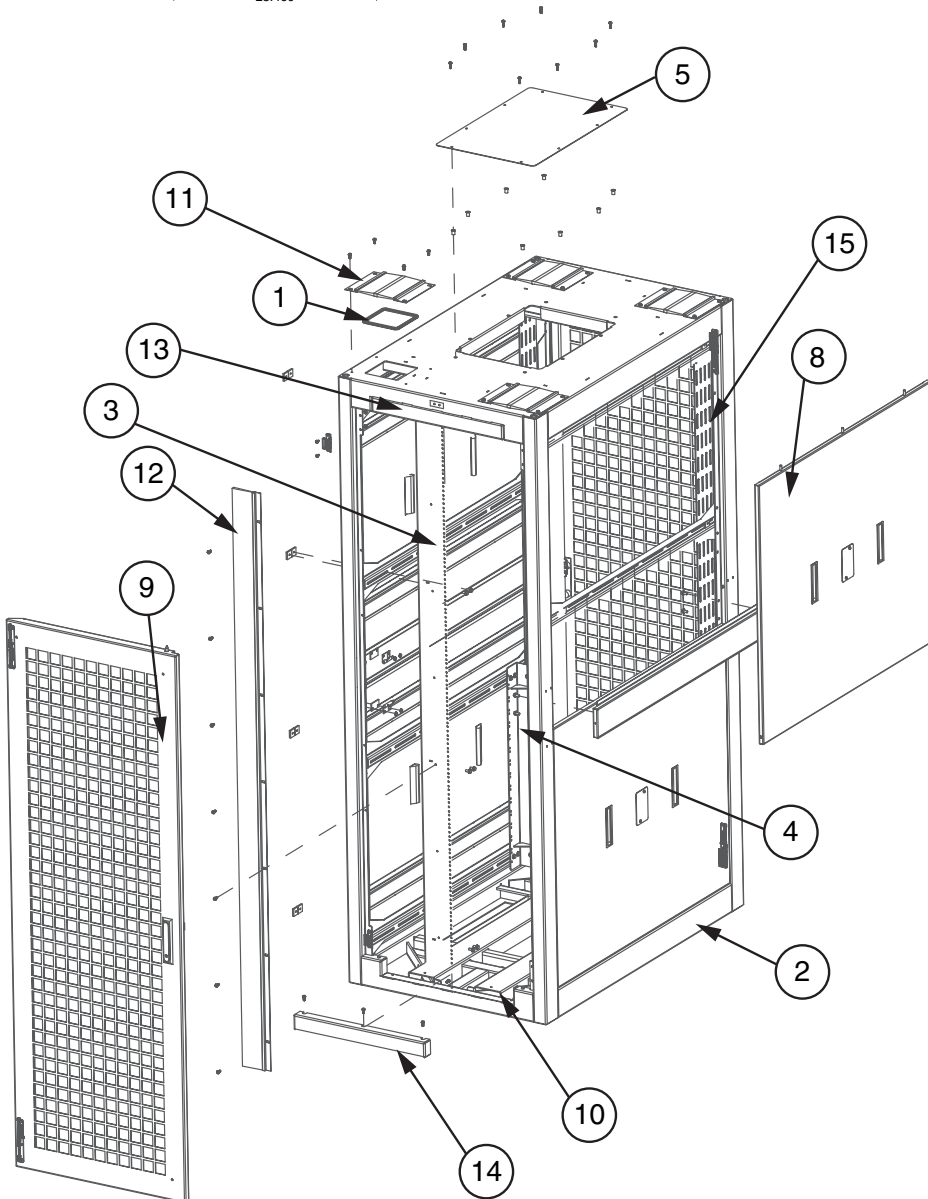

NSC, 30 X 48 X 84 -- WITH BRUSHES & PERFORATED DOORS

Sales Sheet Modified:11/30/2018

Ordering Table

Part Number

22454200xx

Stock List

Item	QTY	Description
1	4	Grommet
2	1	NSC
3	2	Full Height Mounting Uprights
4	2	Half Height Mounting Upright
5	1	Top Panel
6	4	Release Hinge -LH
7	4	Release Hinge - RH
8	4	Side panel Assembly
9	2	Door Assembly
10	2	Slider Rail
11	8	Top Brush Containment
12	2	Vertical Brush Containment
13	1	Upper Filler Panel
14	1	Lower Filler Panel
15	1	Tie Bar
16	1	Upper Air Block Panel
17	1	Lower Air Block Panel

Detail A