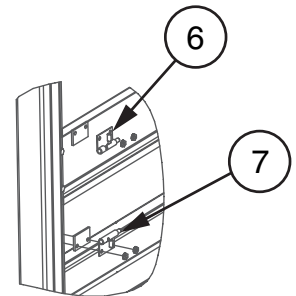

NSC, 30 X 48 X 84 -- WITH BRUSHES & PERFORATED DOORS

Sales Sheet Modified:11/30/2018

Ordering Table

Part Number

22454200xx

Stock List

Item	QTY	Description
1	4	Grommet
2	1	NSC
3	2	Full Height Mounting Uprights
4	2	Half Height Mounting Upright
5	1	Top Panel
6	4	Release Hinge -LH
7	4	Release Hinge - RH
8	4	Side panel Assembly
9	2	Door Assembly
10	2	Slider Rail
11	8	Top Brush Containment
12	2	Vertical Brush Containment
13	1	Upper Filler Panel
14	1	Lower Filler Panel
15	1	Tie Bar
16	1	Upper Air Block Panel
17	1	Lower Air Block Panel

Detail A