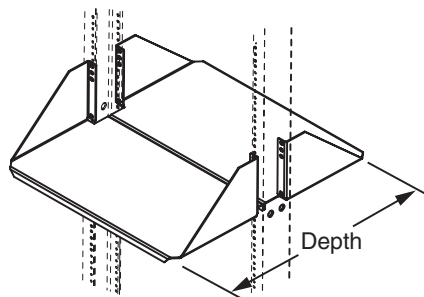

HEAVY-DUTY ALUMINUM SHELF, DOUBLE SIDED

Modified:10/16/2009

	part number	rack	depth
Ordering	NDRS191021xx	19"	20"
	NDRS231021xx	23"	20"

VENTED ALUMINUM SHELF, SINGLE AND DOUBLE SIDED

	part number	rack	depth	description
Ordering	NDRS191515xx	19"	15"	single sided
	NDRS231515xx	23"	15"	single sided
	NDRS191125xx	19"	21-3/4"	double sided
	NDRS231125xx	23"	21-3/4"	double sided

ALUMINUM SHELF, SINGLE AND DOUBLE SIDED

	part number	rack	depth	description
Ordering	NDRS191510xx	19"	15"	single sided
	NDRS231510xx	23"	15"	single sided
	NDRS191120xx	19"	21-3/4"	double sided
	NDRS231120 xx	23"	21-3/4"	double sided