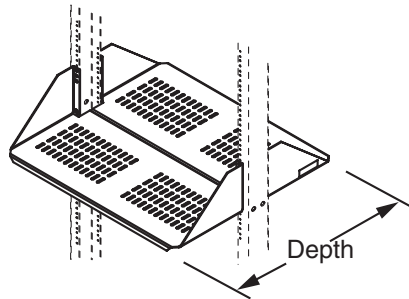

HEAVY-DUTY ALUMINUM SHELF, DOUBLE SIDED

Modified:10/16/2009

	part number	rack	depth
Ordering	NDRS191021xx	19"	20"
	NDRS231021xx	23"	20"

VENTED ALUMINUM SHELF, SINGLE AND DOUBLE SIDED

	part number	rack	depth	description
Ordering	NDRS191515xx	19"	15"	single sided
	NDRS231515xx	23"	15"	single sided
	NDRS191125xx	19"	21-3/4"	double sided
	NDRS231125xx	23"	21-3/4"	double sided

ALUMINUM SHELF, SINGLE AND DOUBLE SIDED

	part number	rack	depth	description
Ordering	NDRS191510xx	19"	15"	single sided
	NDRS231510xx	23"	15"	single sided
	NDRS191120xx	19"	21-3/4"	double sided
	NDRS231120 xx	23"	21-3/4"	double sided