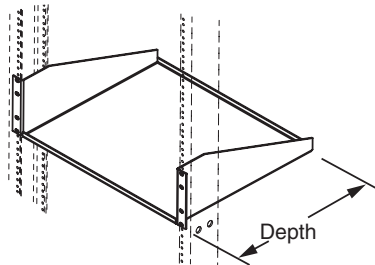

HEAVY-DUTY ALUMINUM SHELF, DOUBLE SIDED

Modified:10/16/2009

	part number	rack	depth
Ordering	NDRS191021xx	19"	20"
	NDRS231021xx	23"	20"

VENTED ALUMINUM SHELF, SINGLE AND DOUBLE SIDED

	part number	rack	depth	description
Ordering	NDRS191515xx	19"	15"	single sided
	NDRS231515xx	23"	15"	single sided
	NDRS191125xx	19"	21-3/4"	double sided
	NDRS231125xx	23"	21-3/4"	double sided

ALUMINUM SHELF, SINGLE AND DOUBLE SIDED

	part number	rack	depth	description
Ordering	NDRS191510xx	19"	15"	single sided
	NDRS231510xx	23"	15"	single sided
	NDRS191120xx	19"	21-3/4"	double sided
	NDRS231120 xx	23"	21-3/4"	double sided