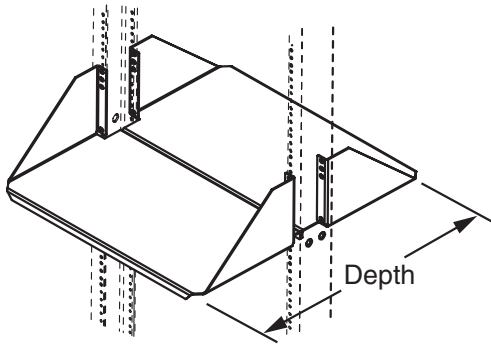

HEAVY-DUTY ALUMINUM SHELF, DOUBLE SIDED

Modified:10/16/2009

	part number	rack	depth
Ordering	NDRS191021xx	19"	20"
	NDRS231021xx	23"	20"

VENTED ALUMINUM SHELF, SINGLE AND DOUBLE SIDED

	part number	rack	depth	description
Ordering	NDRS191515xx	19"	15"	single sided
	NDRS231515xx	23"	15"	single sided
	NDRS191125xx	19"	21-3/4"	double sided
	NDRS231125xx	23"	21-3/4"	double sided

ALUMINUM SHELF, SINGLE AND DOUBLE SIDED

	part number	rack	depth	description
Ordering	NDRS191510xx	19"	15"	single sided
	NDRS231510xx	23"	15"	single sided
	NDRS191120xx	19"	21-3/4"	double sided
	NDRS231120 xx	23"	21-3/4"	double sided