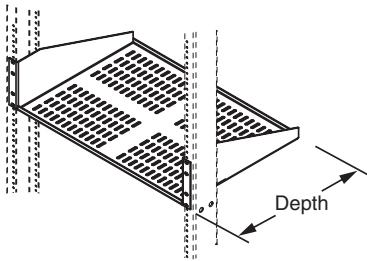

HEAVY-DUTY ALUMINUM SHELF, DOUBLE SIDED

Modified:10/16/2009

	part number	rack	depth
Ordering	NDRS191021xx	19"	20"
	NDRS231021xx	23"	20"

VENTED ALUMINUM SHELF, SINGLE AND DOUBLE SIDED

	part number	rack	depth	description
Ordering	NDRS191515xx	19"	15"	single sided
	NDRS231515xx	23"	15"	single sided
	NDRS191125xx	19"	21-3/4"	double sided
	NDRS231125xx	23"	21-3/4"	double sided

ALUMINUM SHELF, SINGLE AND DOUBLE SIDED

	part number	rack	depth	description
Ordering	NDRS191510xx	19"	15"	single sided
	NDRS231510xx	23"	15"	single sided
	NDRS191120xx	19"	21-3/4"	double sided
	NDRS231120 xx	23"	21-3/4"	double sided