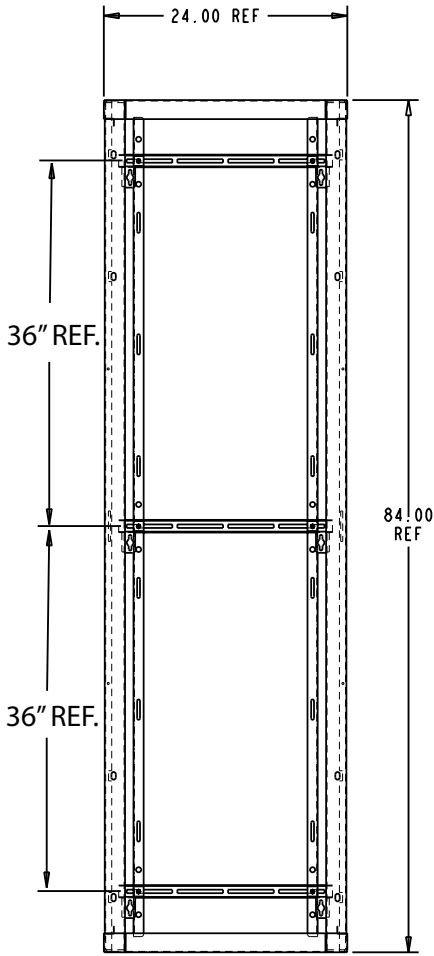

24 X 24 X 84 SERVER FRAME W/4 CAGE NUT UPRIGHTS

ITEM	QTY	DESCRIPTION
1	12	#12 EXTERNAL TOOTH WASHER
2	12	12-24 X 1/2" TRI-LOBE SCREW
3	4	4 POST WELDED SER FRAME UPRIGHT
4	1	19"X24" 4 POST SERVER FR (WELDMENT)
5	12	12-24 UPRIGHT MOUNTING BLOCK