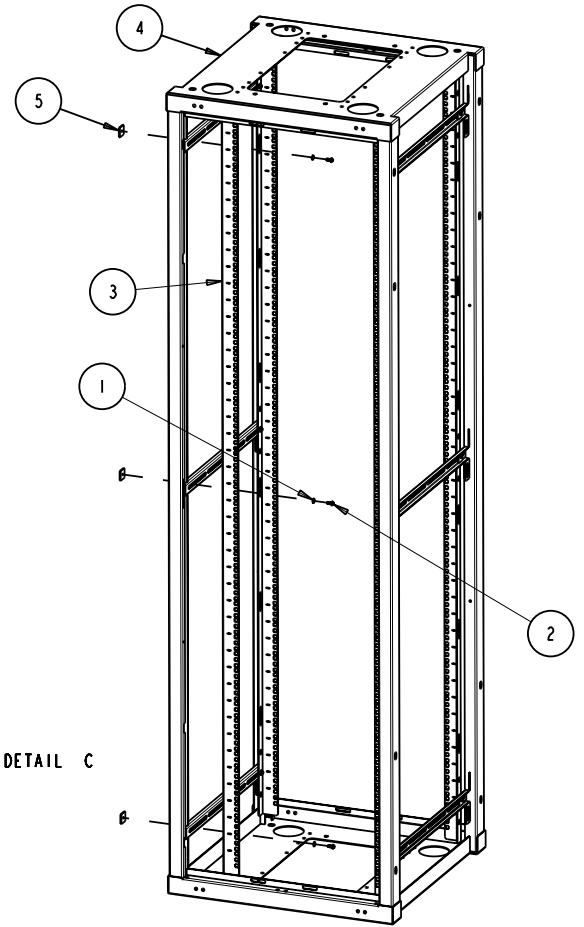

24 X 24 X 84 SERVER FRAME W/4 CAGE NUT UPRIGHTS

ITEM	QTY	DESCRIPTION
1	12	#12 EXTERNAL TOOTH WASHER
2	12	12-24 X 1/2" TRI-LOBE SCREW
3	4	4 POST WELDED SER FRAME UPRIGHT
4	1	19"X24" 4 POST SERVER FR (WELDMENT)
5	12	12-24 UPRIGHT MOUNTING BLOCK