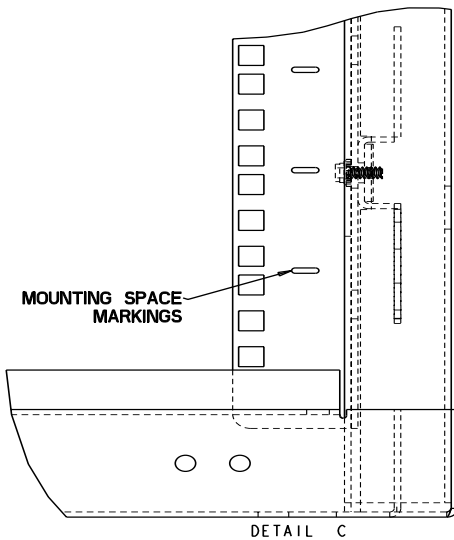

24 X 24 X 84 SERVER FRAME W/4 CAGE NUT UPRIGHTS

ITEM	QTY	DESCRIPTION
1	12	#12 EXTERNAL TOOTH WASHER
2	12	12-24 X 1/2" TRI-LOBE SCREW
3	4	4 POST WELDED SER FRAME UPRIGHT
4	1	19"X24" 4 POST SERVER FR (WELDMENT)
5	12	12-24 UPRIGHT MOUNTING BLOCK