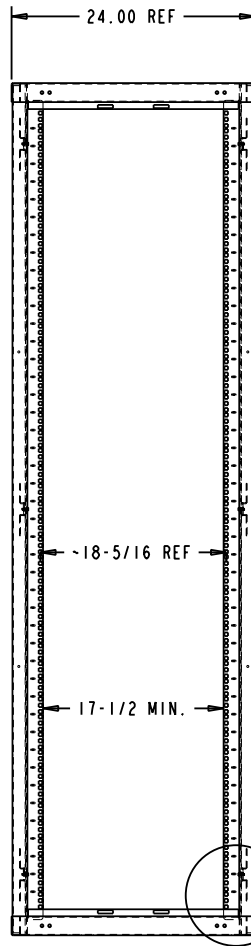

24 X 24 X 84 SERVER FRAME W/4 CAGE NUT UPRIGHTS

ITEM	QTY	DESCRIPTION
1	12	#12 EXTERNAL TOOTH WASHER
2	12	12-24 X 1/2" TRI-LOBE SCREW
3	4	4 POST WELDED SER FRAME UPRIGHT
4	1	19"X24" 4 POST SERVER FR (WELDMENT)
5	12	12-24 UPRIGHT MOUNTING BLOCK