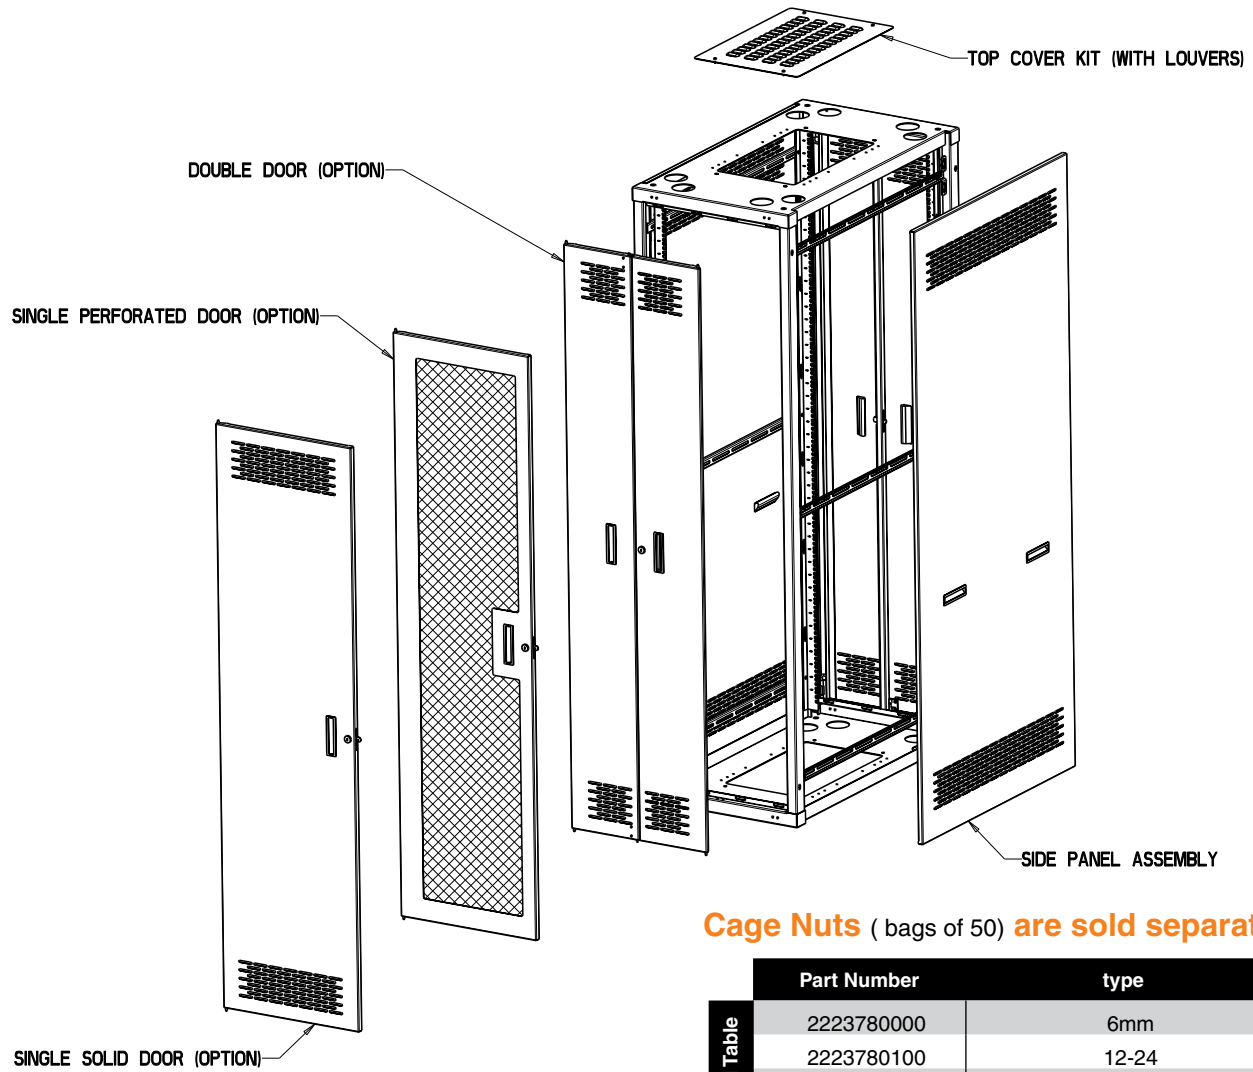

NEWTON SERVER FRAME (NSF84)

Modified:02/03/2011

Cage Nuts (bags of 50) are sold separately.

	Part Number	type
Ordering Table	2223780000	6mm
	2223780100	12-24
	2223780200	10-32

NSF84 + AA + B + C + D + 47

NSF84	AA	B	C	D	47
NSF84: (7'-0" height)					XX: FINISH CODE 47 = BLack
AA = DEPTH OF CABINET 24 = 24" deep 30 = 30" deep 36 = 36" deep 42 = 42" deep				D = SIDES 0 = No sides 1 = 2 x solid side covers (small air slots bottom and top)	
B = FAN OPTION. 0 = No fan, no cover 1 = no fan + cover 2 = 4 x 5" AC fans			C = DOOR OPTIONS 0 = No doors 1 = 2 x Single solid doors (small air slots bottom and top) 2 = 2 x Single perforated doors 3 = 2 x Double door assemblies (solid)		